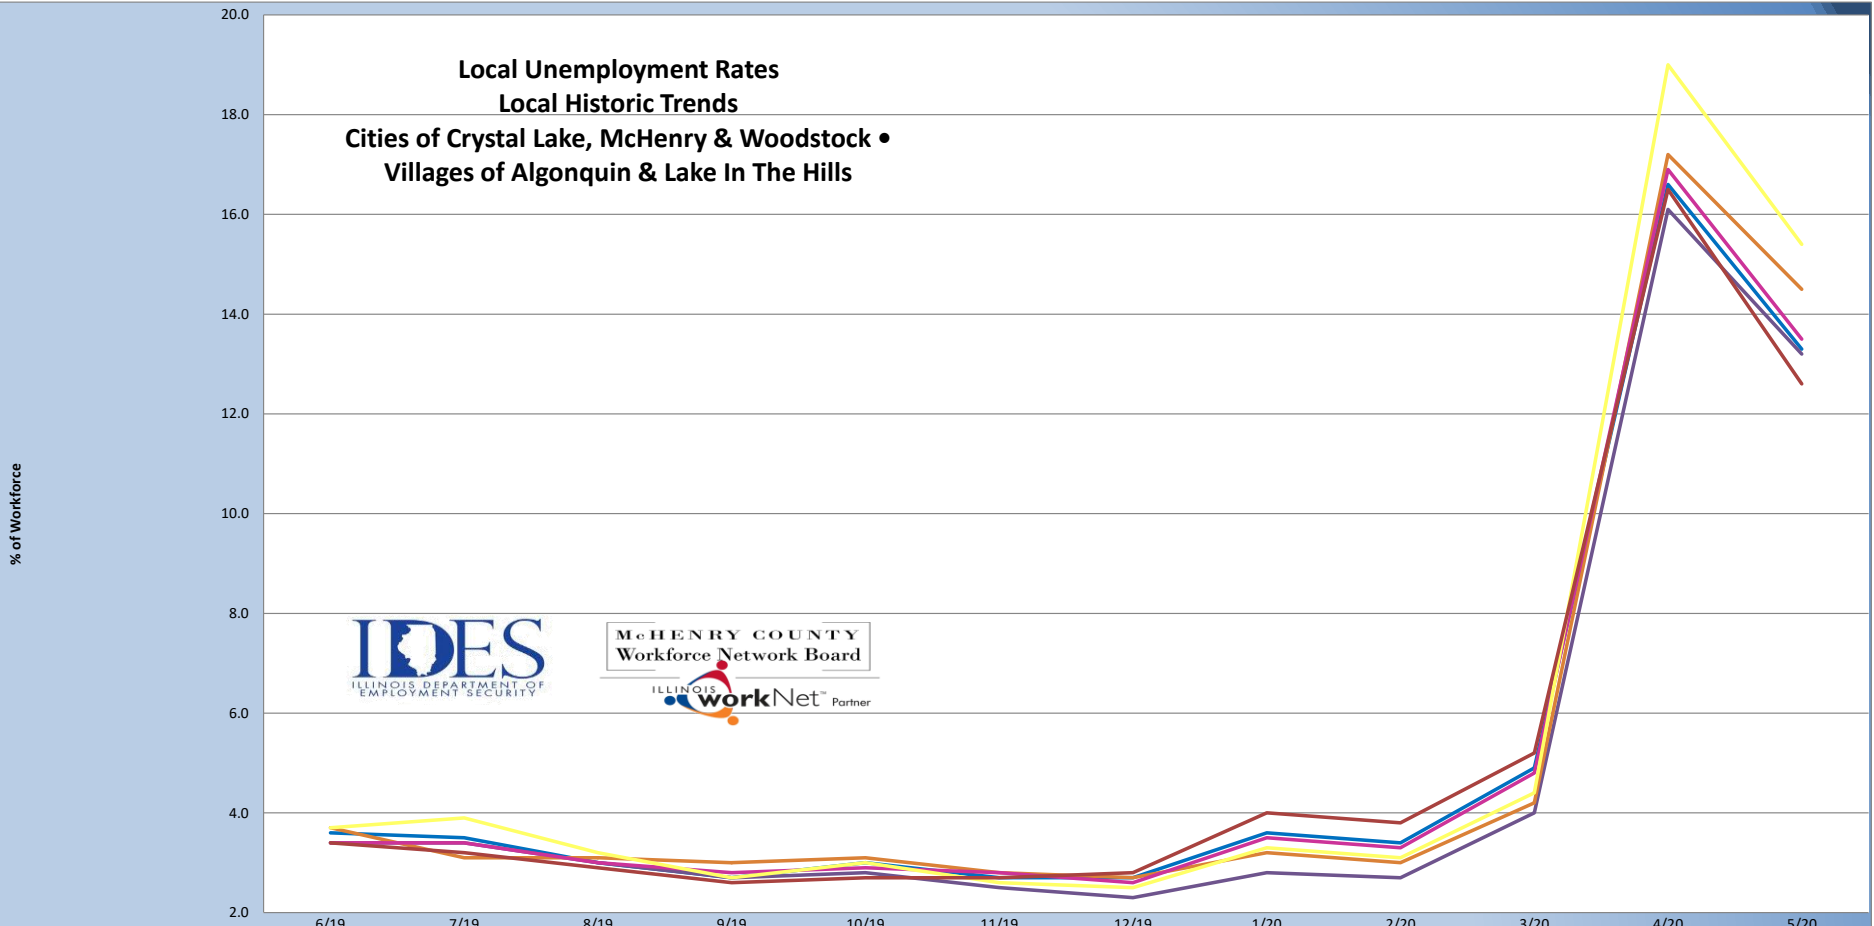

**Local Unemployment Rates
Local Historic Trends
Cities of Crystal Lake, McHenry & Woodstock •
Villages of Algonquin & Lake In The Hills**

- McHenry County
- City of Crystal Lake
- Village of Algonquin
- City of McHenry
- Village of Lake In The Hills
- City of Woodstock

	6/19	7/19	8/19	9/19	10/19	11/19	12/19	1/20	2/20	3/20	4/20	5/20
McHenry County	3.6	3.5	3.0	2.7	3.0	2.7	2.7	3.6	3.4	4.9	16.6	13.3
City of Crystal Lake	3.4	3.4	3.0	2.7	2.8	2.5	2.3	2.8	2.7	4.0	16.1	13.2
Village of Algonquin	3.7	3.1	3.1	3.0	3.1	2.8	2.7	3.2	3.0	4.2	17.2	14.5
City of McHenry	3.4	3.4	3.0	2.8	2.9	2.8	2.6	3.5	3.3	4.8	16.9	13.5
Village of Lake In The Hills	3.7	3.9	3.2	2.7	3.0	2.6	2.5	3.3	3.1	4.4	19.0	15.4
City of Woodstock	3.4	3.2	2.9	2.6	2.7	2.7	2.8	4.0	3.8	5.2	16.5	12.6