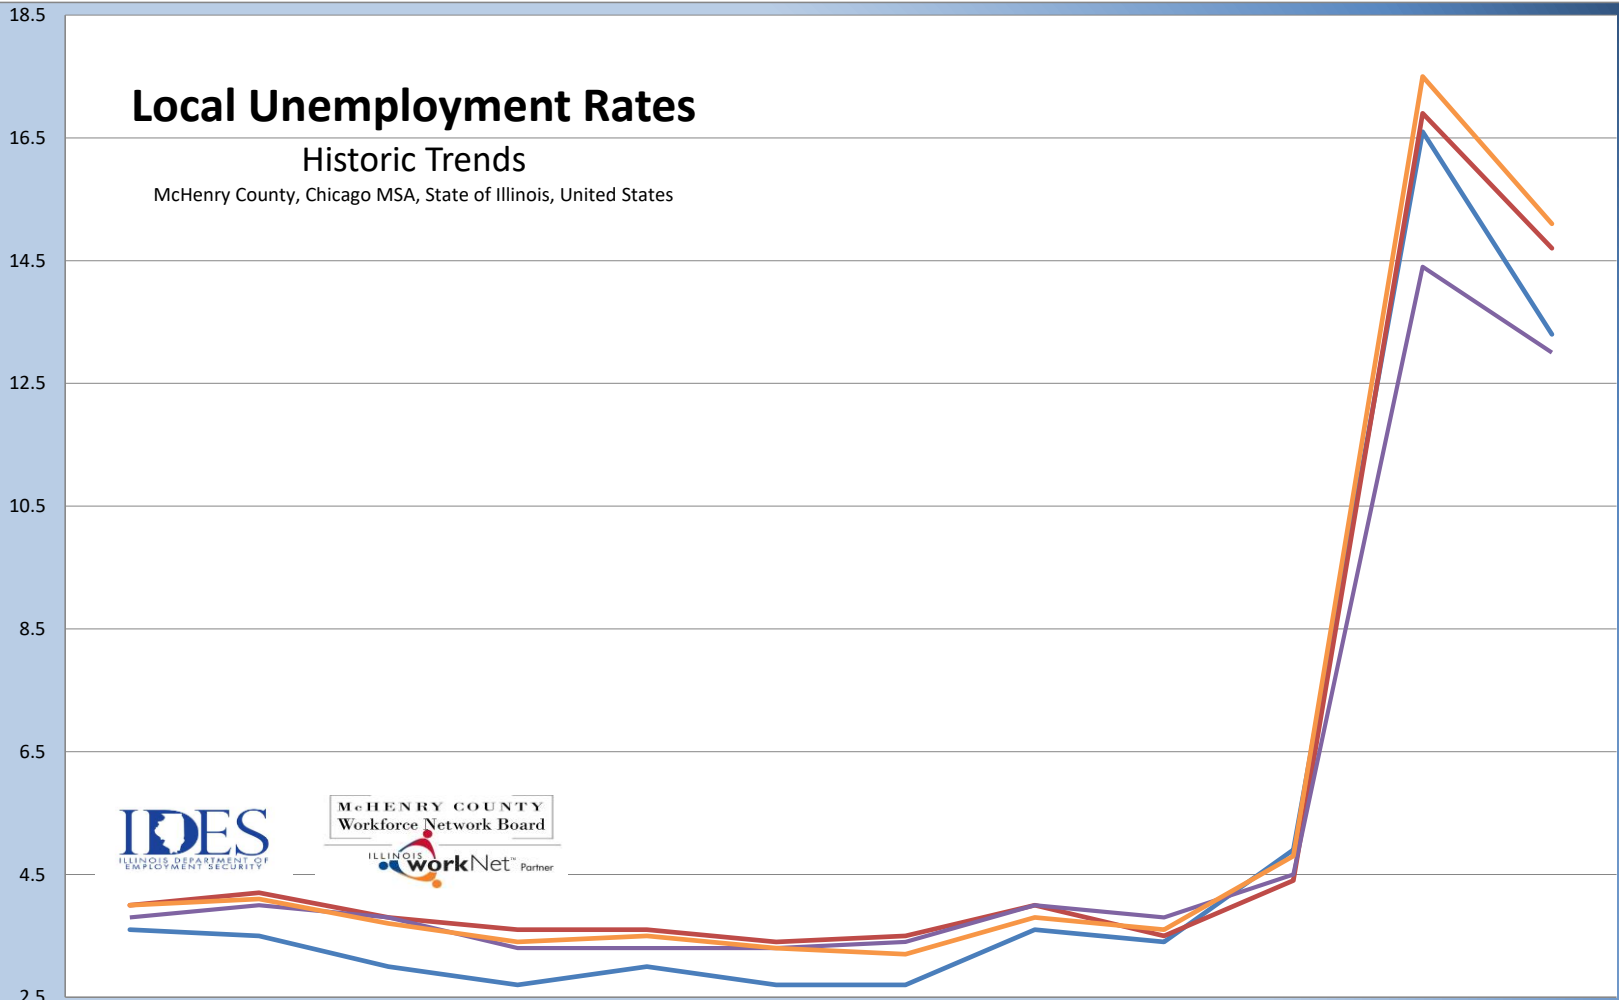

Local Unemployment Rates

Historic Trends

McHenry County, Chicago MSA, State of Illinois, United States

% of Workforce

McHenry County

Illinois

United States

Chgo-Nprvl-Elgin-IL-IN-WI-MSA

	6/19	7/19	8/19	9/19	10/19	11/19	12/19	1/20	2/20	3/20	4/20	5/20
McHenry County	3.6	3.5	3.0	2.7	3.0	2.7	2.7	3.6	3.4	4.9	16.6	13.3
Illinois	4.0	4.2	3.8	3.6	3.6	3.4	3.5	4.0	3.5	4.4	16.9	14.7
United States	3.8	4.0	3.8	3.3	3.3	3.3	3.4	4.0	3.8	4.5	14.4	13.0
Chgo-Nprvl-Elgin-IL-IN-WI-MSA	4.0	4.1	3.7	3.4	3.5	3.3	3.2	3.8	3.6	4.8	17.5	15.1