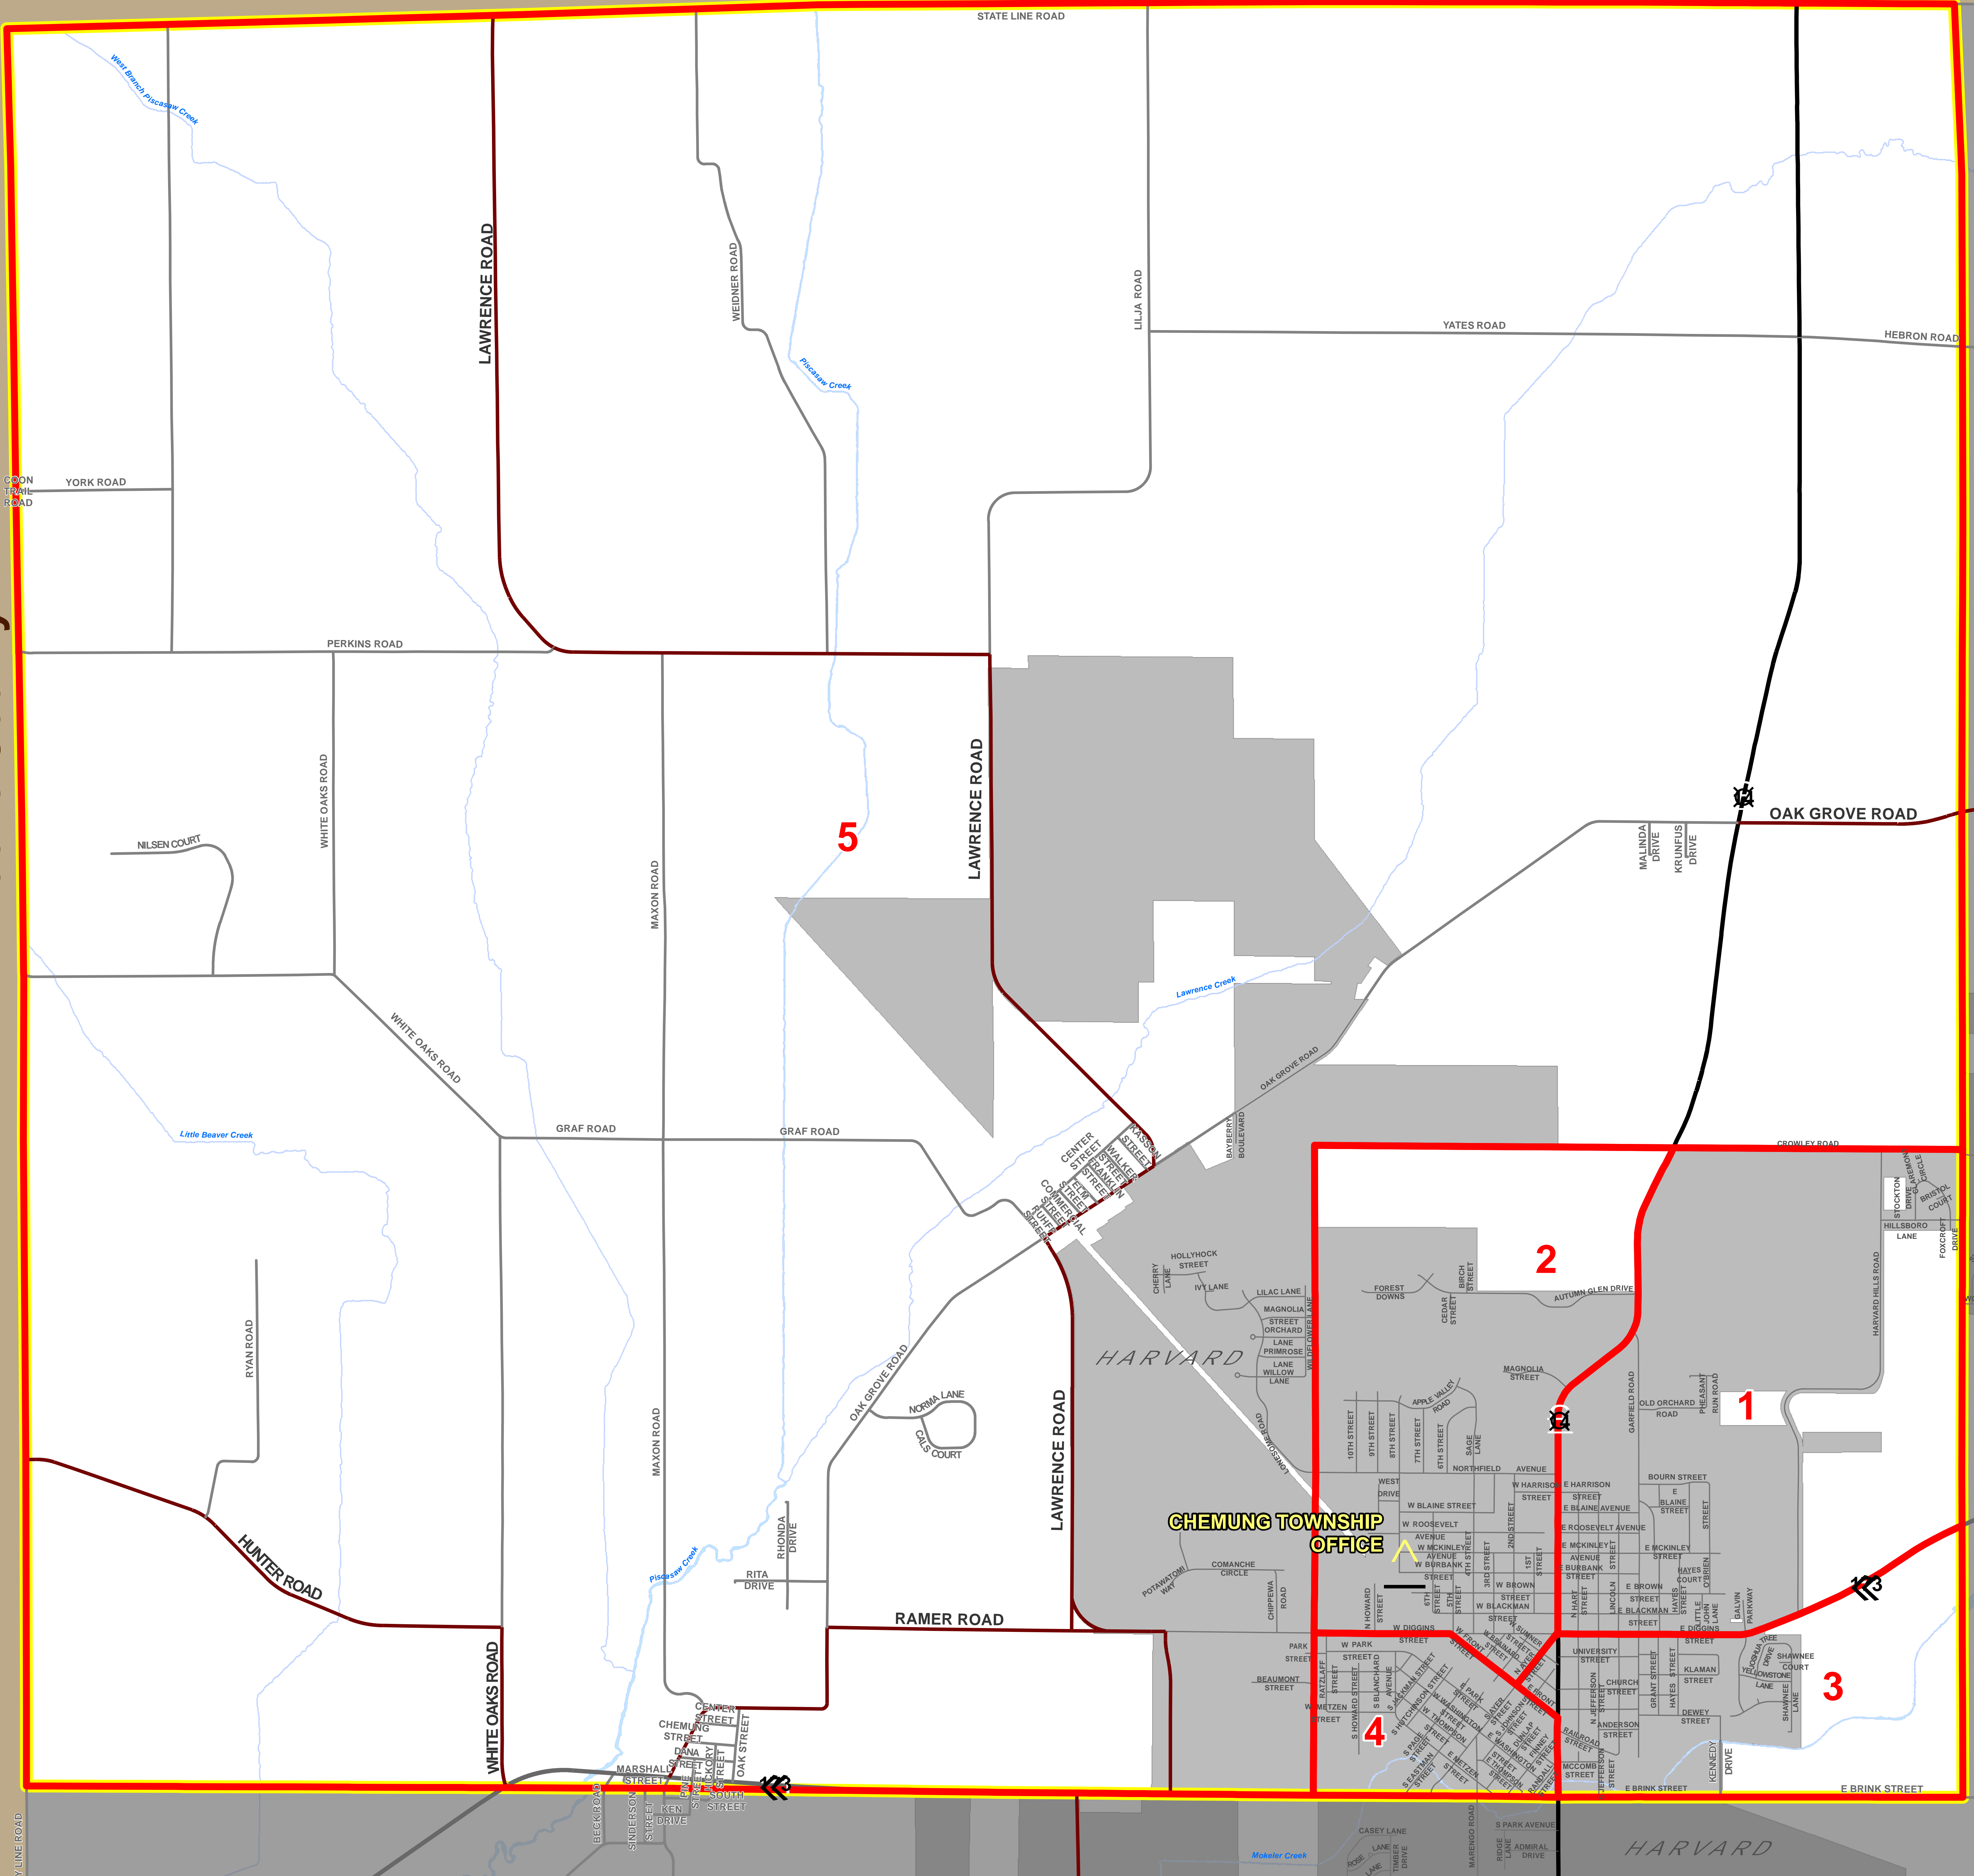

# Chemung Township

Walworth County, WI

Boone County

## Legend

- Township Administration Building
- Precincts
- Precinct Number
- Municipal Boundaries
- Harvard
- Interstate
- US Route
- State Route
- County Road
- Township Road
- Municipal Road
- Rivers, Streams & Creeks
- Lakes

## Townships

CHEMUNG	ALDEN	HEBRON	RICHMOND	BURTON
DUNHAM	HARTLAND	GREENWOOD	MCHENRY	
MARENGO	SENECA	DORR	NUNDA	
RILEY	CORAL	GRAFTON	ALGONQUIN	

0 0.15 0.3 0.6 0.9 Miles