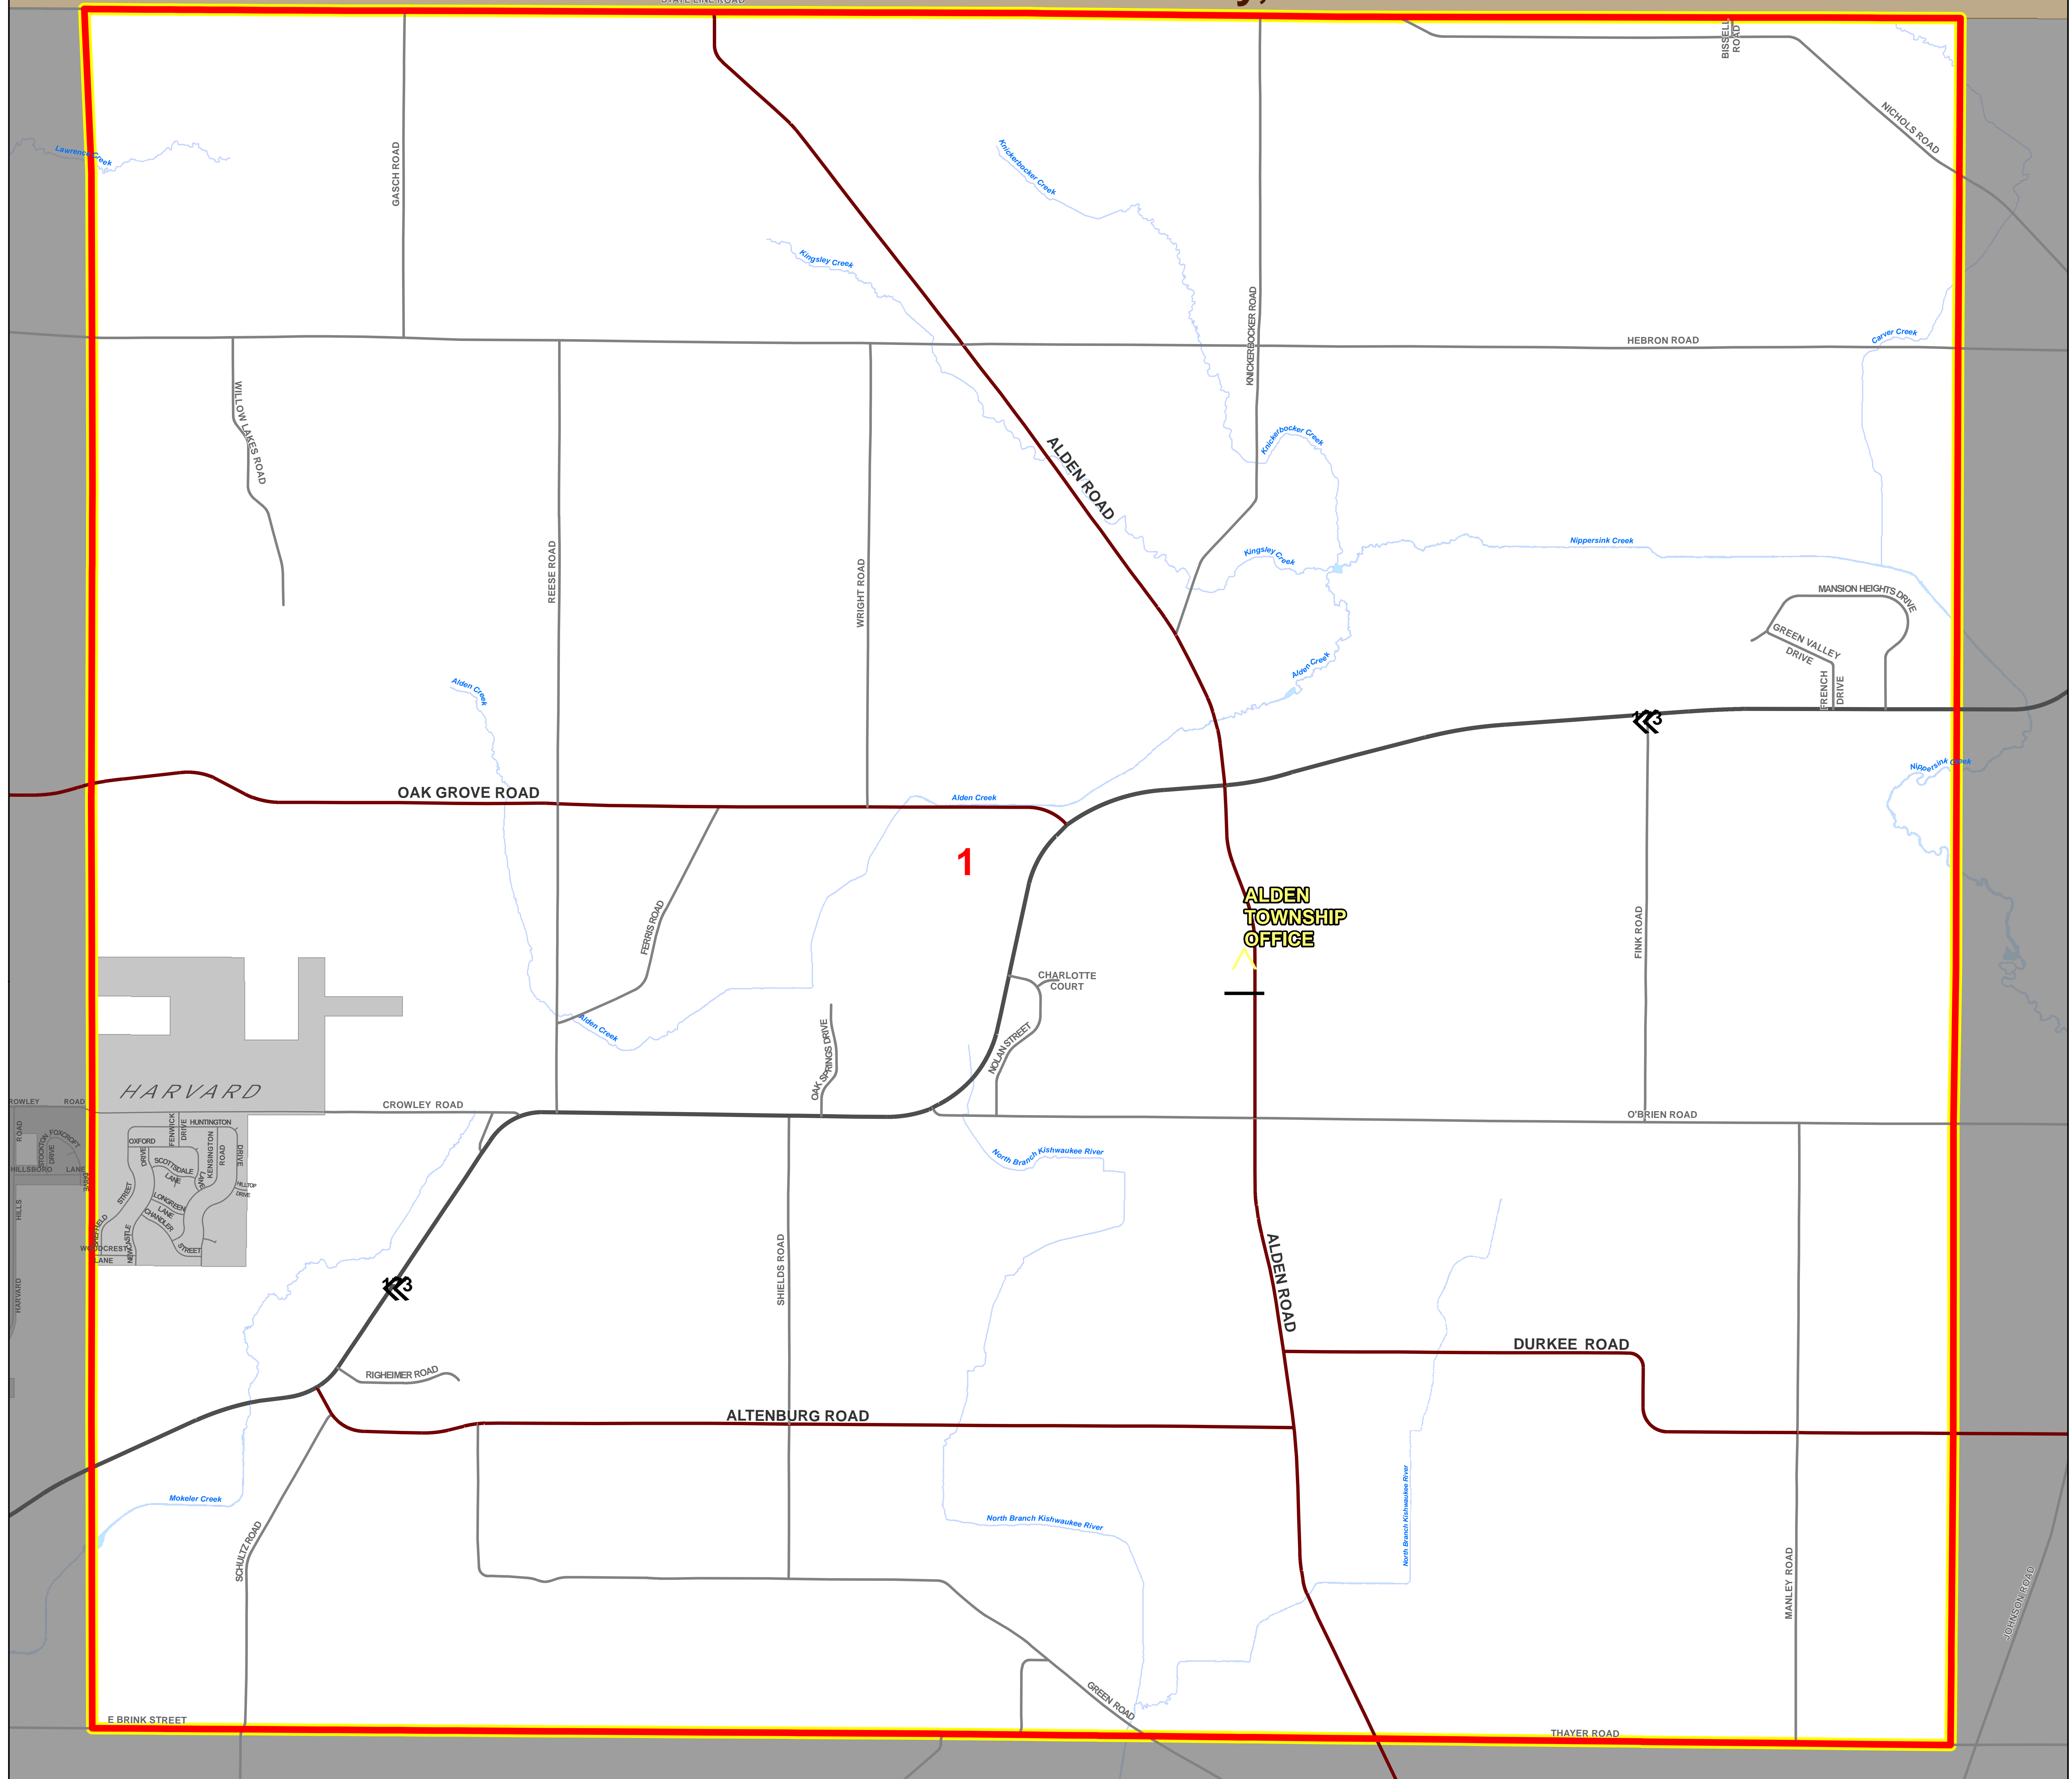

Alden Township

Walworth County, WI

Legend

- Township Administration Building
- Precincts
- Precinct Number
- Municipal Boundaries
- Harvard
- Interstate
- US Route
- State Route
- County Road
- Township Road
- Municipal Road
- Rivers, Streams & Creeks
- Lakes

Townships

CHEMUNG	<i>ALDEN</i>	HEBRON	RICHMOND	BURTON
DUNHAM	HARTLAND	GREENWOOD	MCHENRY	
MARENGO	SENECA	DORR	NUNDA	
RILEY	CORAL	GRAFTON	ALGONQUIN	

0 0.15 0.3 0.6 0.9 Miles