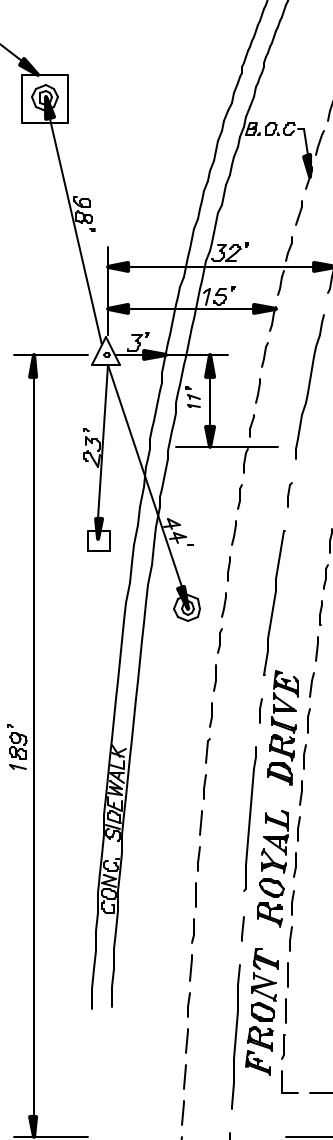

ILLINOIS ROUTE 120

WHISPERING OAKS PARK

MANHOLE IN
8' X 8' CONC.

FRONT ROYAL DRIVE

ENTRANCE TO FORT
MCHENRY PLAYGROUND

MANCHESTER MALL

NOT TO SCALE

LEGEND	
	STATION
	FIRE HYDRANT
	MANHOLE
	TELEPHONE UTILITY BOX