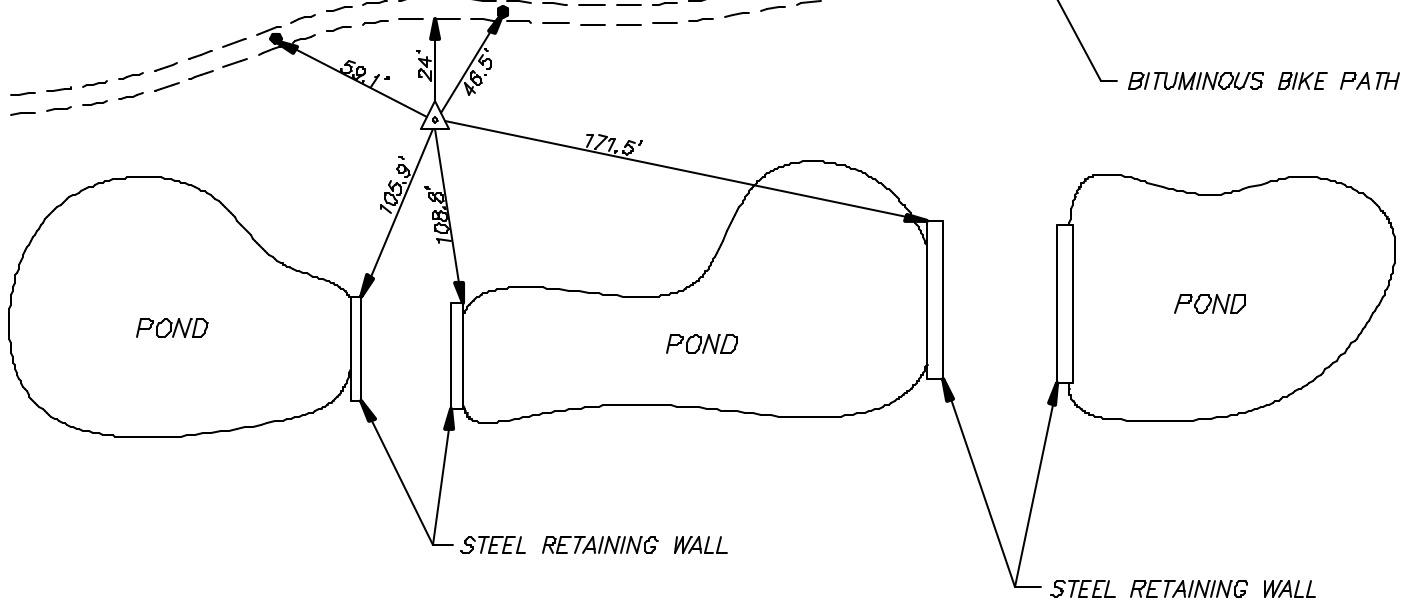

ILLINOIS ROUTE 120

BOONE CREEK

BITUMINOUS BIKE PATH

WHISPERING OAKS PARK

FRONT ROYAL DRIVE

NOTE: ORANGE FIBERGLASS WITNESS POST 36.0 FEET NORTH OF STATION

NOT TO SCALE

LEGEND	
	STATION
	FIRE HYDRANT
	P.K. NAIL IN BIKE PATH
	POWER POLE