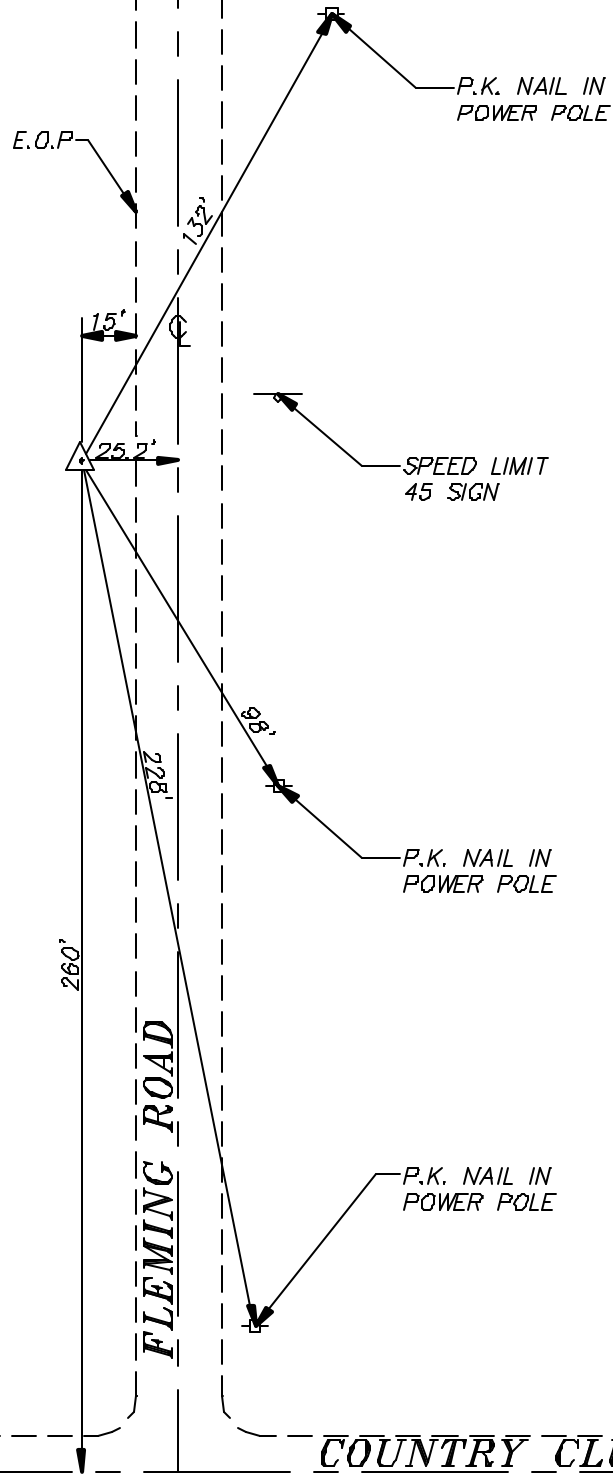

FLEMING

NOT TO SCALE

NOTE: ORANGE FIBERGLASS WITNESS  
POST 2.0 FEET WEST OF STATION

LEGEND	
	STATION
	SIGN
	POWER POLE