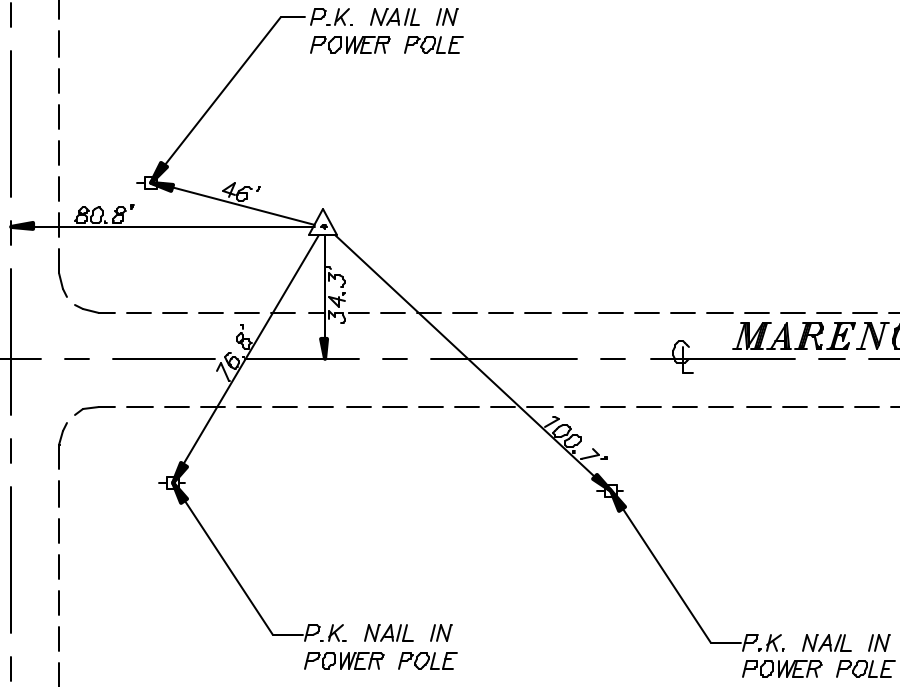

MARENGO

SEEMAN ROAD

MARENGO ROAD

P.K. NAIL IN POWER POLE

P.K. NAIL IN POWER POLE

P.K. NAIL IN POWER POLE

NOT TO SCALE

NOTE: ORANGE FIBERGLASS WITNESS POST 2.0 FEET NORTH OF STATION

LEGEND	
	STATION
	POWER POLE