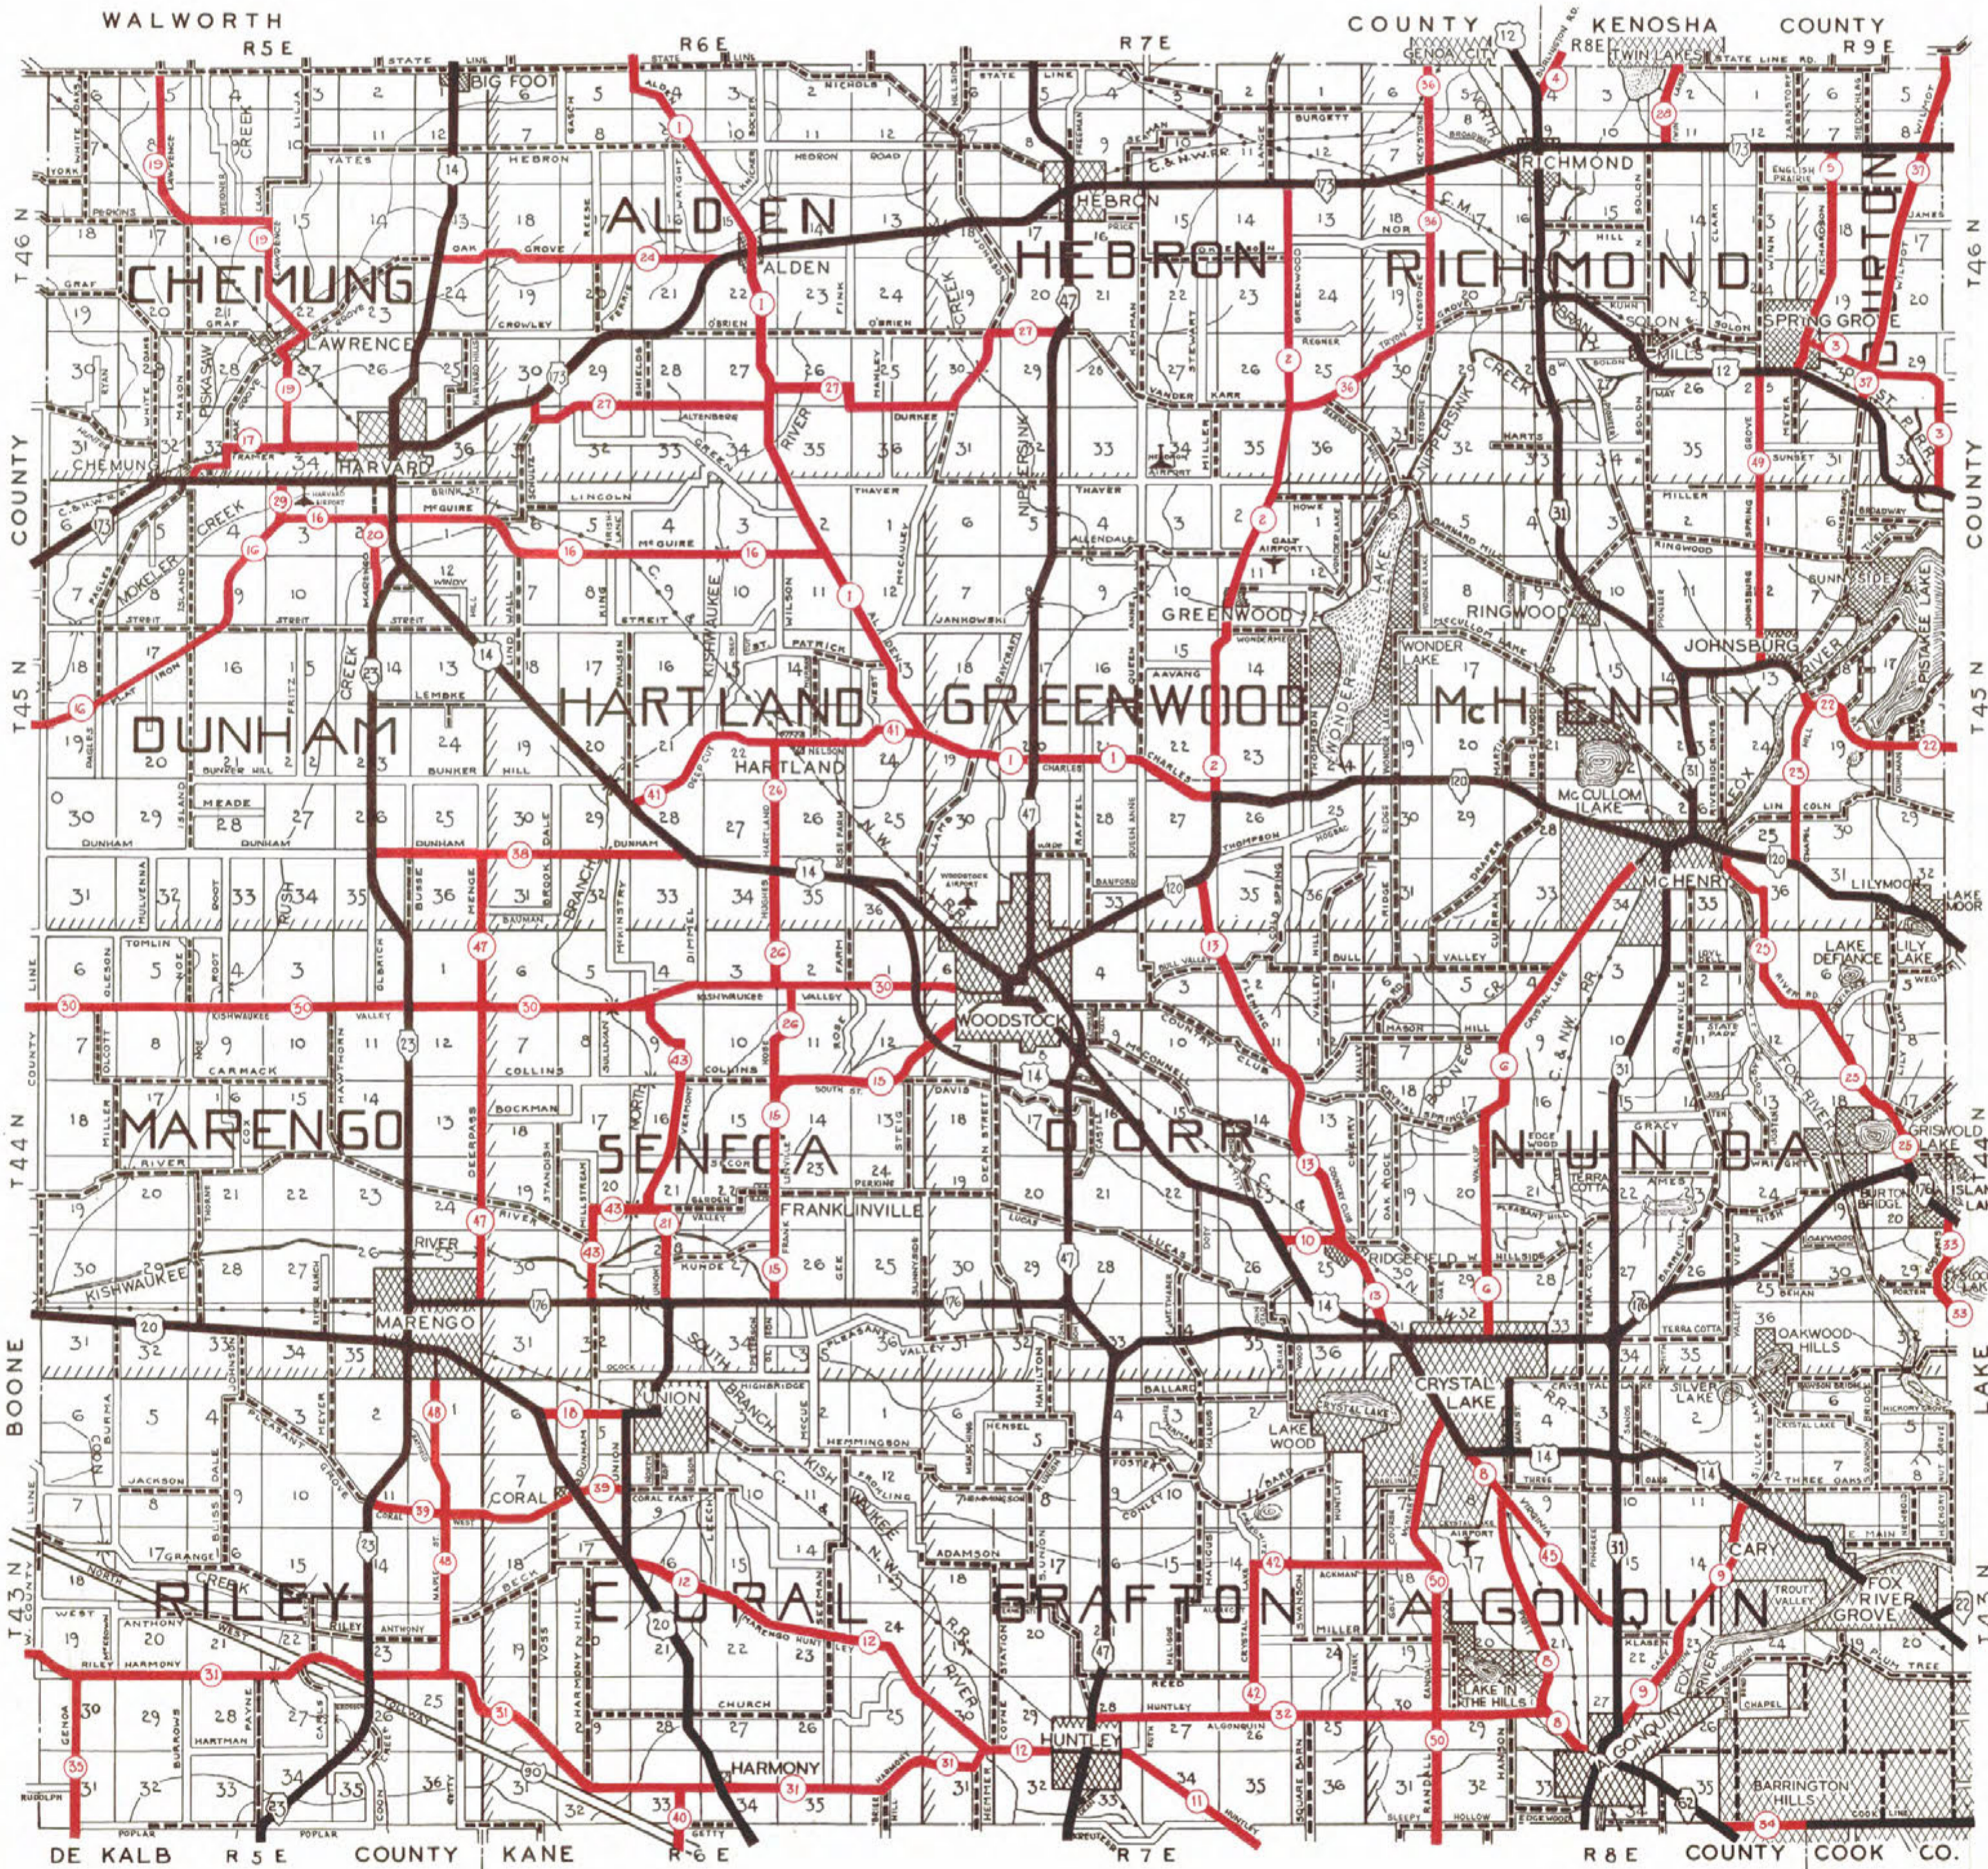

# McHENRY COUNTY, ILLINOIS

REVISED	DATE
WHM	1944
WHM	1948
WHM	1952
JHW	1971

### LEGEND

- U.S. HIGHWAYS
- ILLINOIS STATE HIGHWAYS
- COUNTY HIGHWAYS
- TOWNSHIP BITUMINOUS ROADS
- TOWNSHIP GRAVEL ROADS

OFFICE OF:  
CO. SUPT. OF HIGHWAYS  
WOODSTOCK, ILLINOIS  
60098

CO. SUPT. OF HIGHWAYS: *James R. Baker*

SCALE IN MILES:

W I S C O N S I N

DE KALB R 5 E COUNTY KANE R 6 E R 7 E R 8 E COUNTY COOK CO.