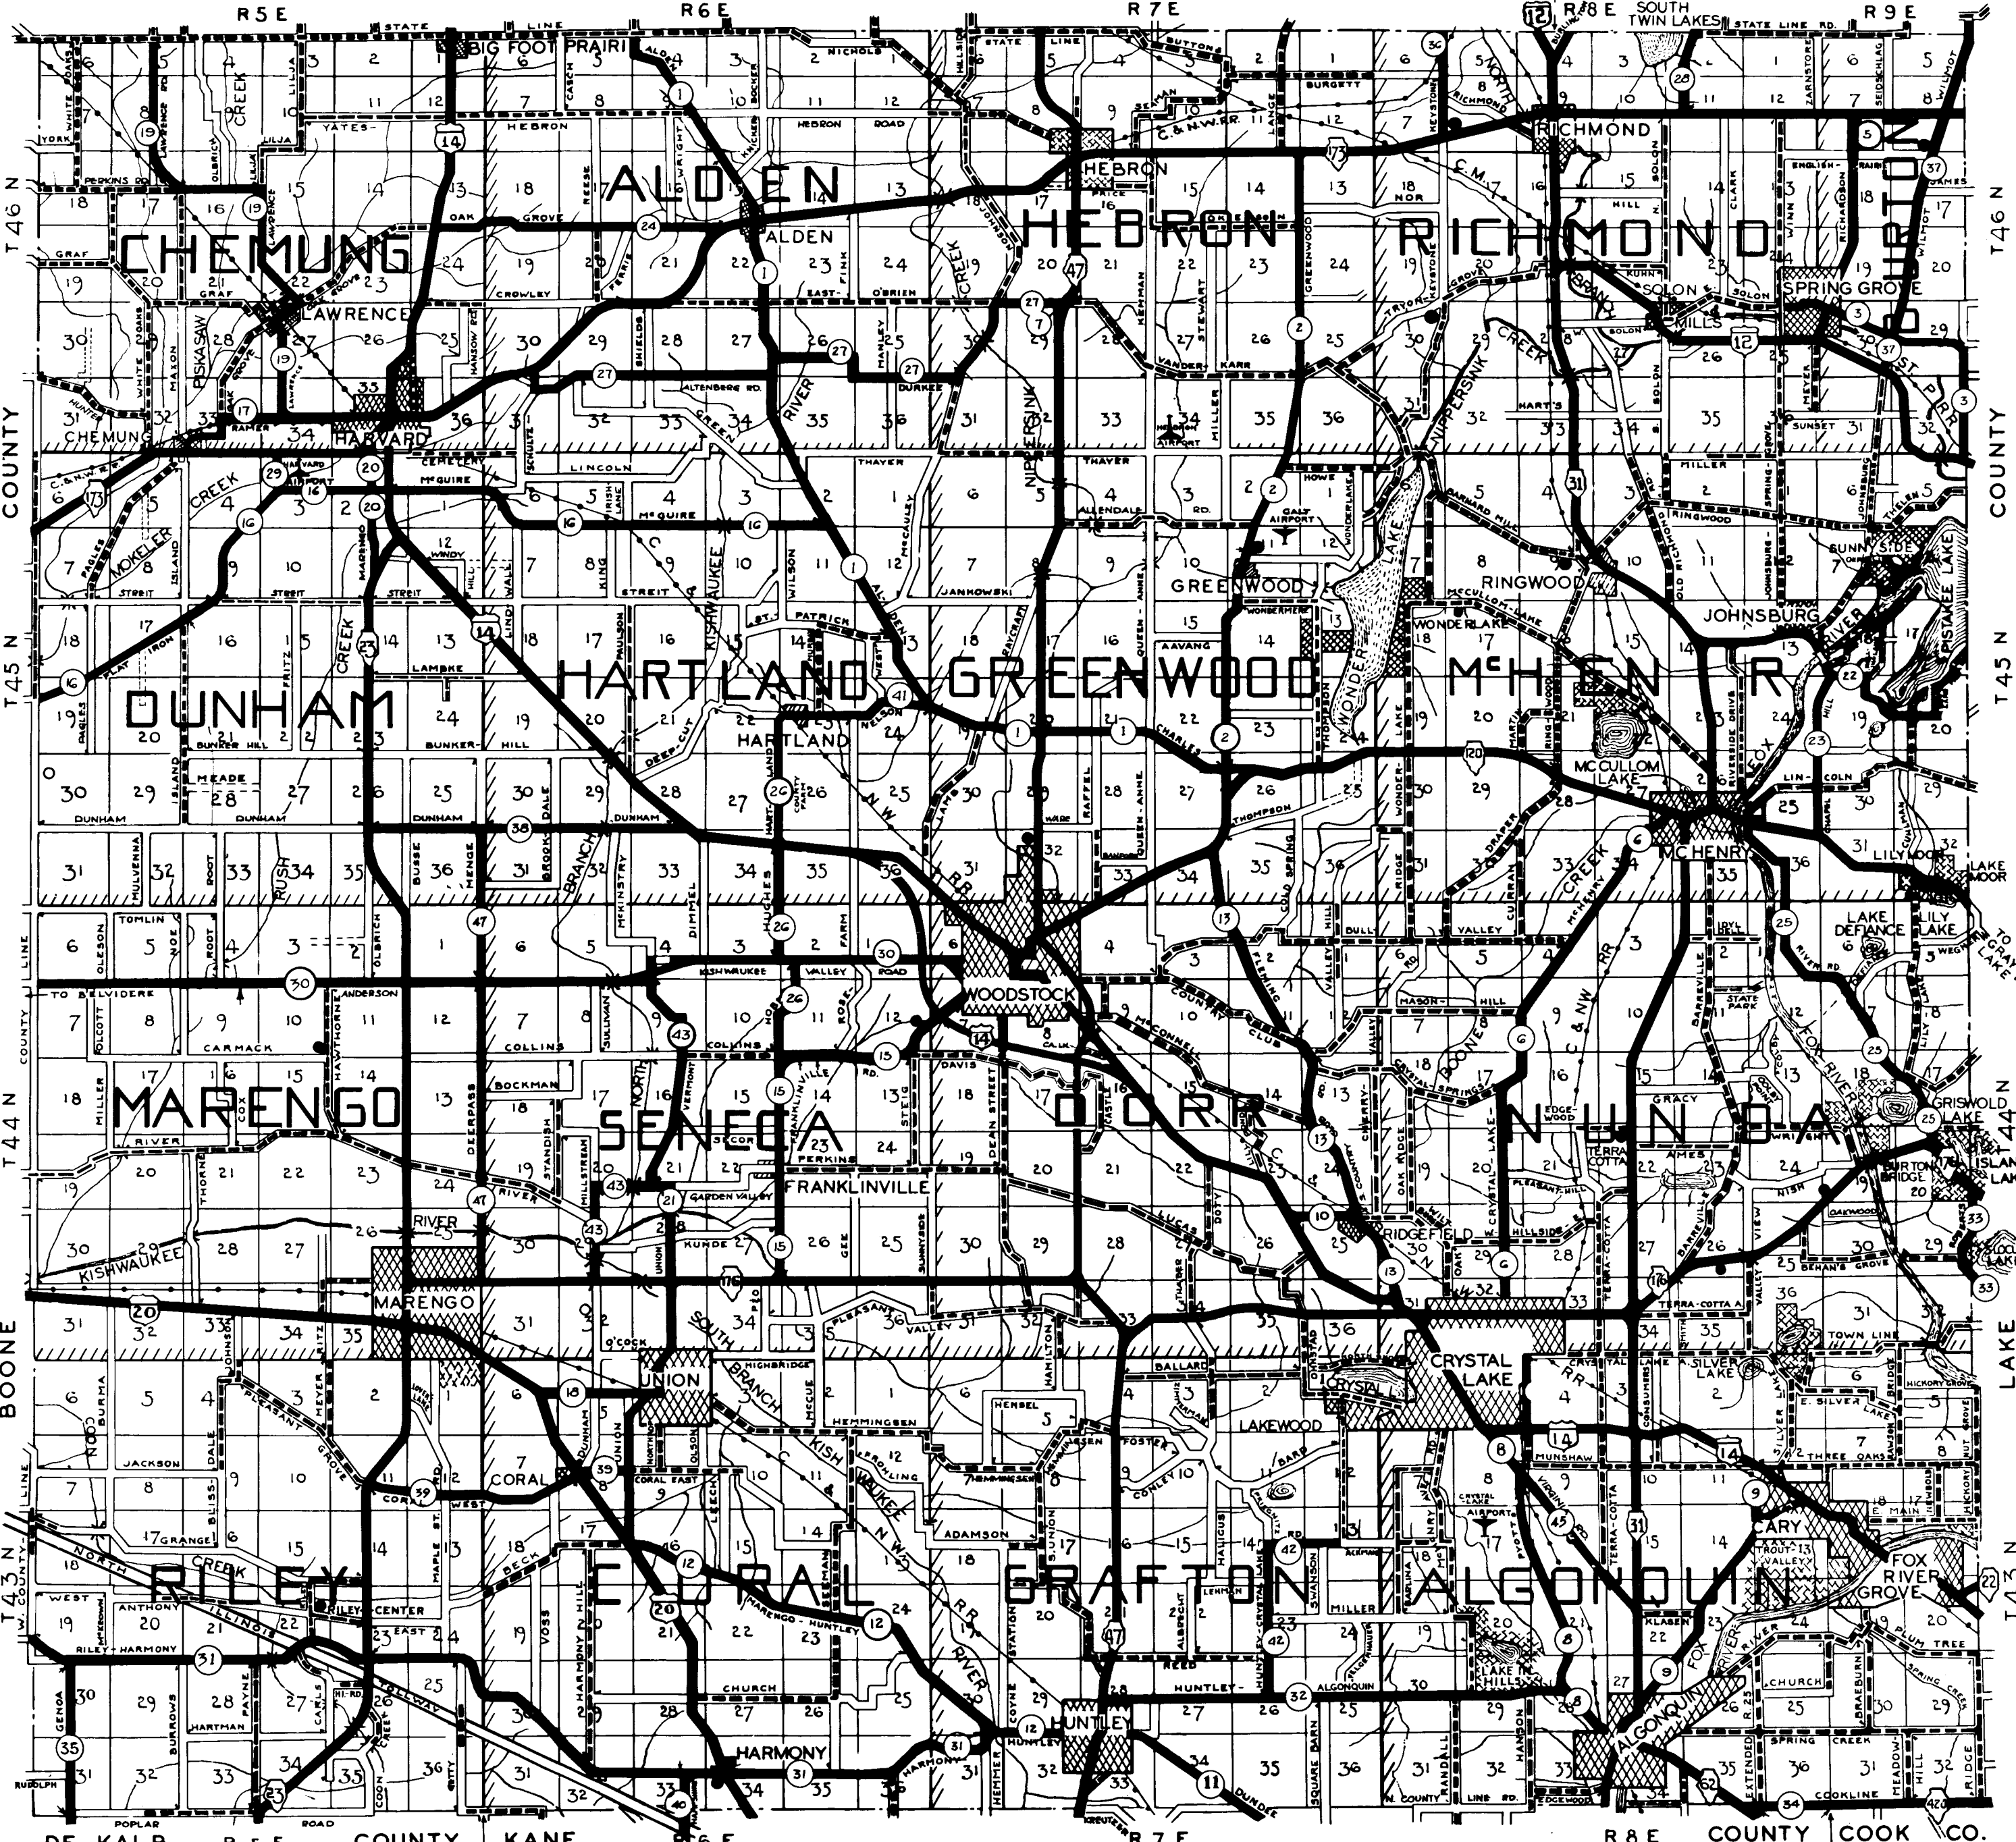

Mc HENRY COUNTY, ILLINOIS

1967

REVISED
JUNE 1964

- LEGEND
- U.S. HIGHWAYS
 - ILLINOIS STATE ROADS
 - COUNTY ROADS
 - COUNTY BIT. SURFACE
 - COUNTY GRAVEL ROADS
 - TOWNSHIP ROADS
 - TWP. BIT. ROADS

OFFICE OF
CO. SUPT. OF HIGHWAYS
WOODSTOCK, ILLINOIS

CO. SUPT. OF HIGHWAYS *W. A. ...*

W I S C O N S I N
WALWORTH COUNTY KENOSHA COUNTY

DE KALB R 5 E COUNTY KANE R 6 E R 7 E R 8 E COUNTY COOK CO.