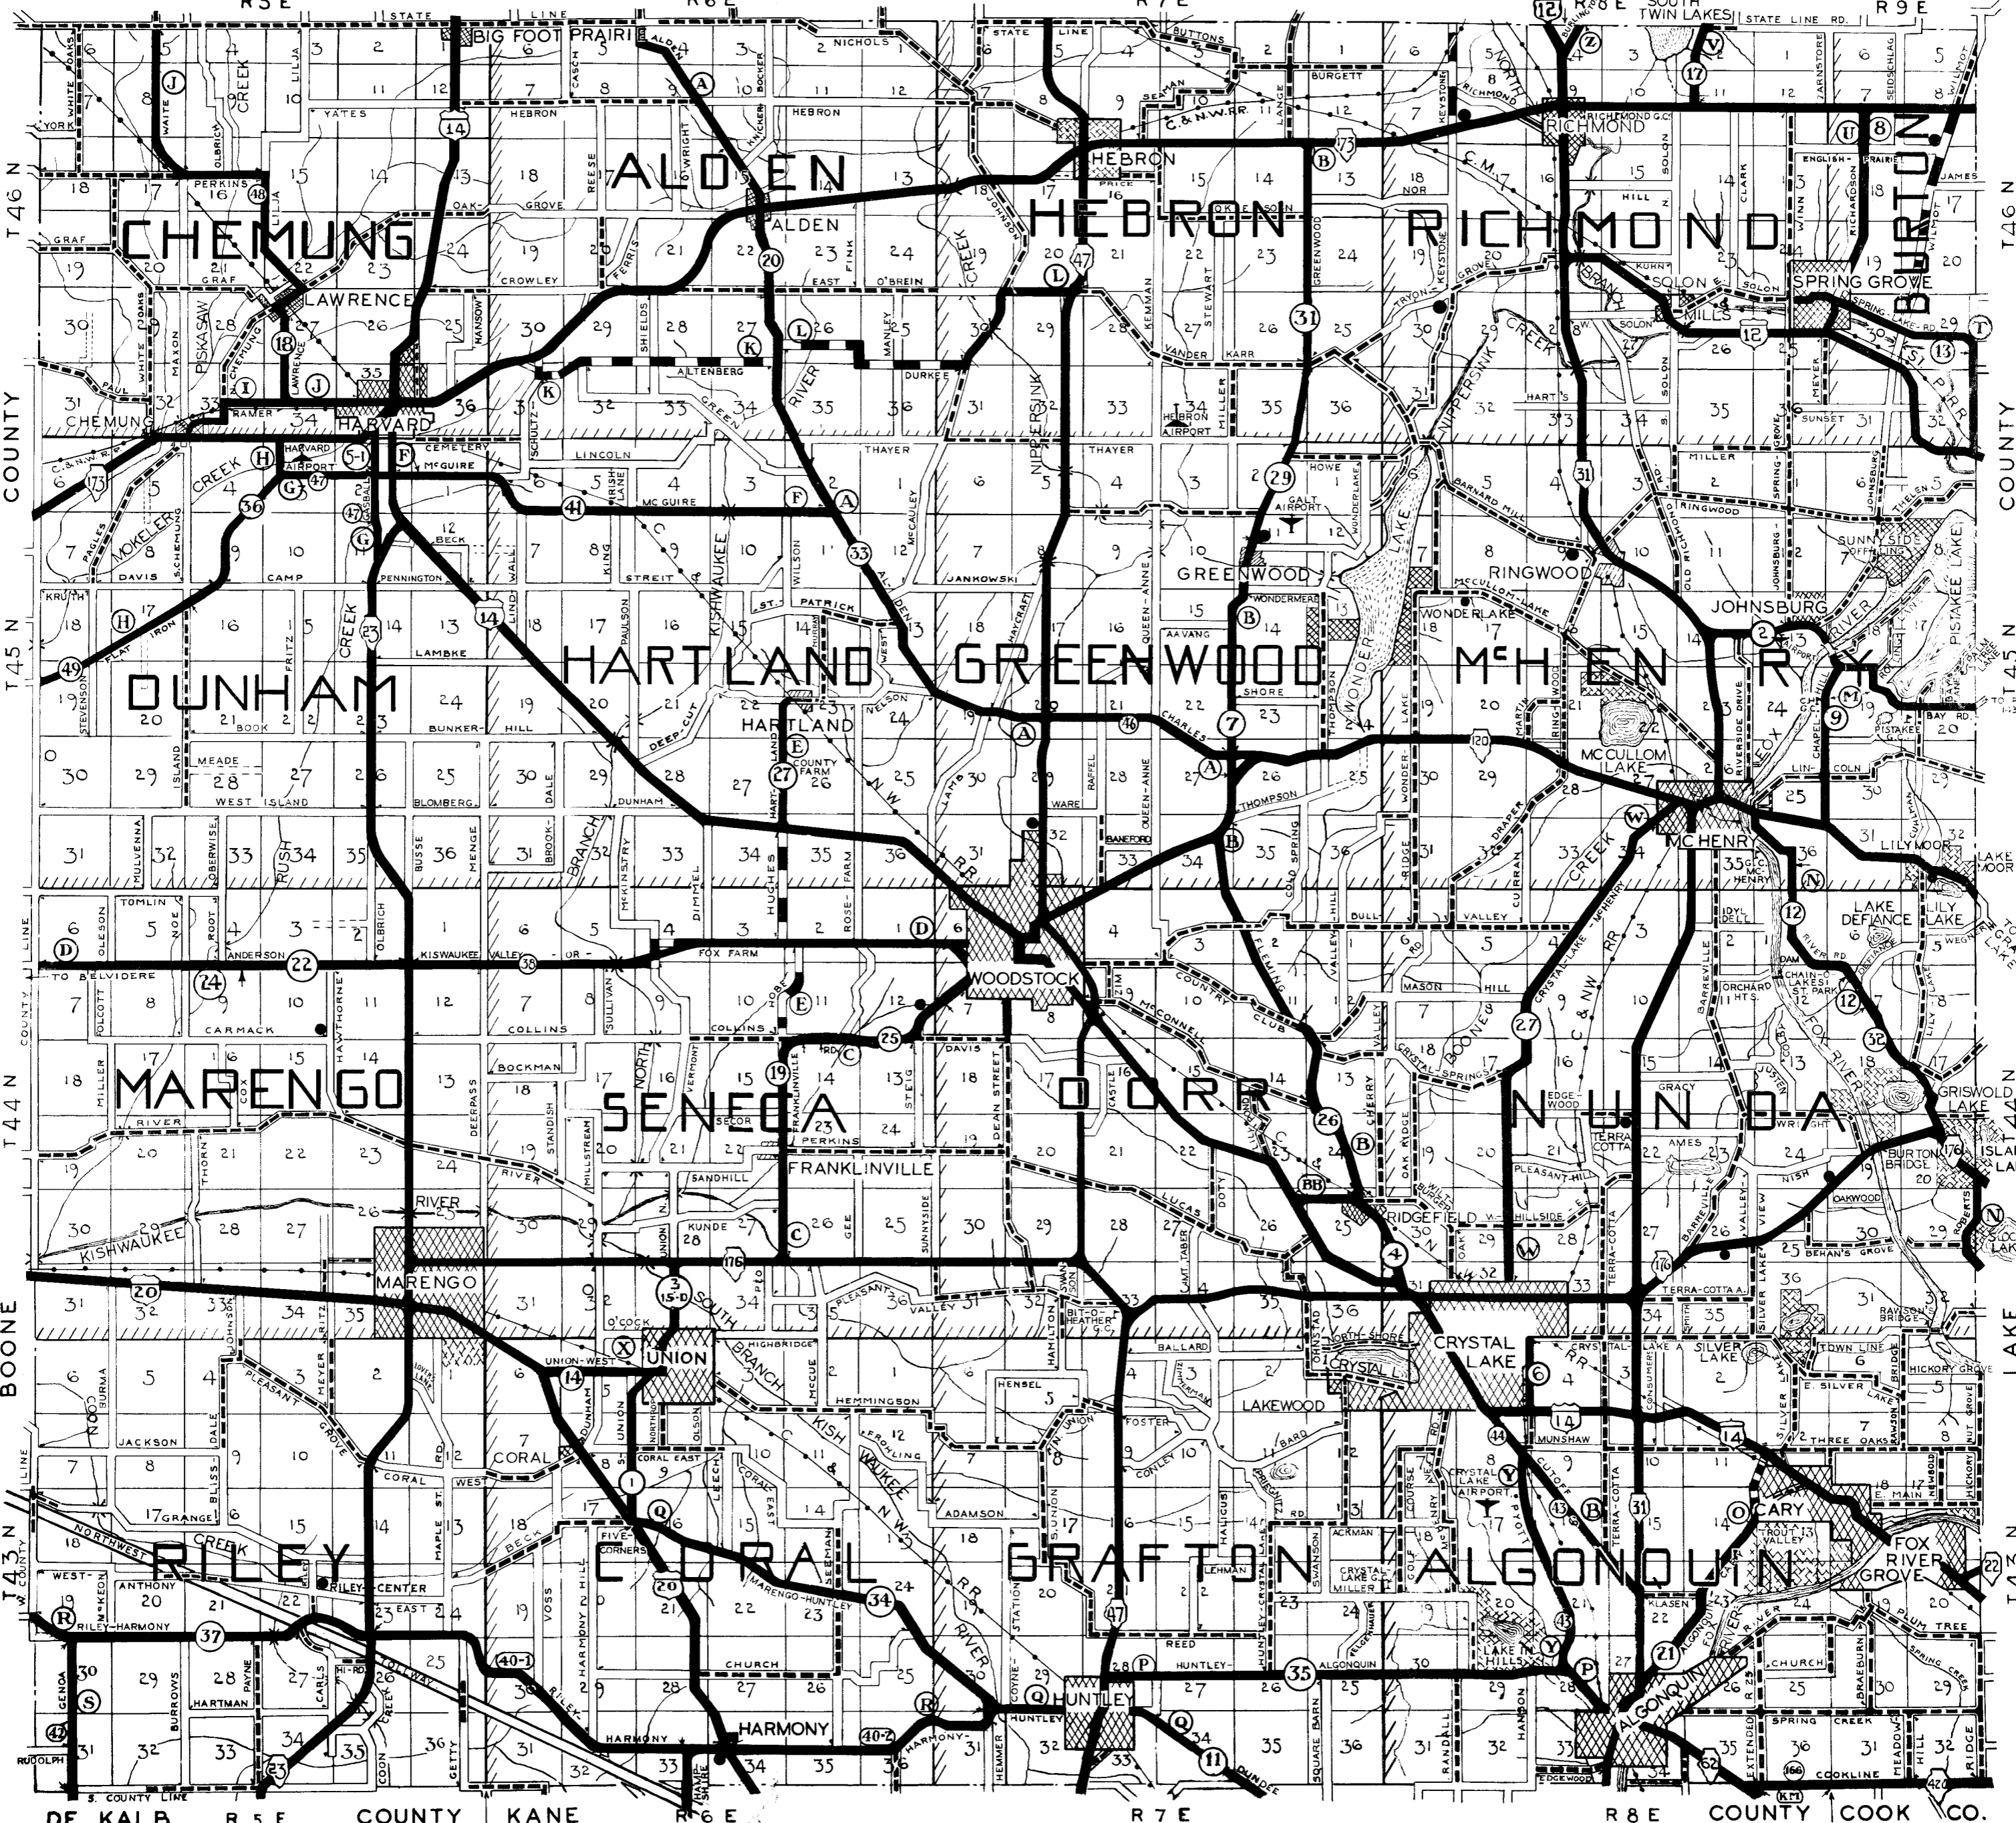

Mc HENRY COUNTY, ILLINOIS

- LEGEND
- U.S. HIGHWAYS
 - ILLINOIS STATE ROADS
 - COUNTY STATE AID ROADS
 - COUNTY BIT. SURFACE
 - COUNTY GRAVEL ROADS
 - TOWNSHIP ROADS
 - TWP. BIT. ROADS

OFFICE OF
CO. SUPT. OF HIGHWAYS
WOODSTOCK, ILLINOIS

DRAWN BY-WAYNE MENTZER 1954
REVISED BY-WINFRED CASSIANI 1959

SCALE IN MILES

CO. SUPT. OF HIGHWAYS *Wayne Mentzer*

W I S C O N S I N
WALWORTH COUNTY KENOSHA COUNTY

DE KALB COUNTY KANE COUNTY COOK CO.