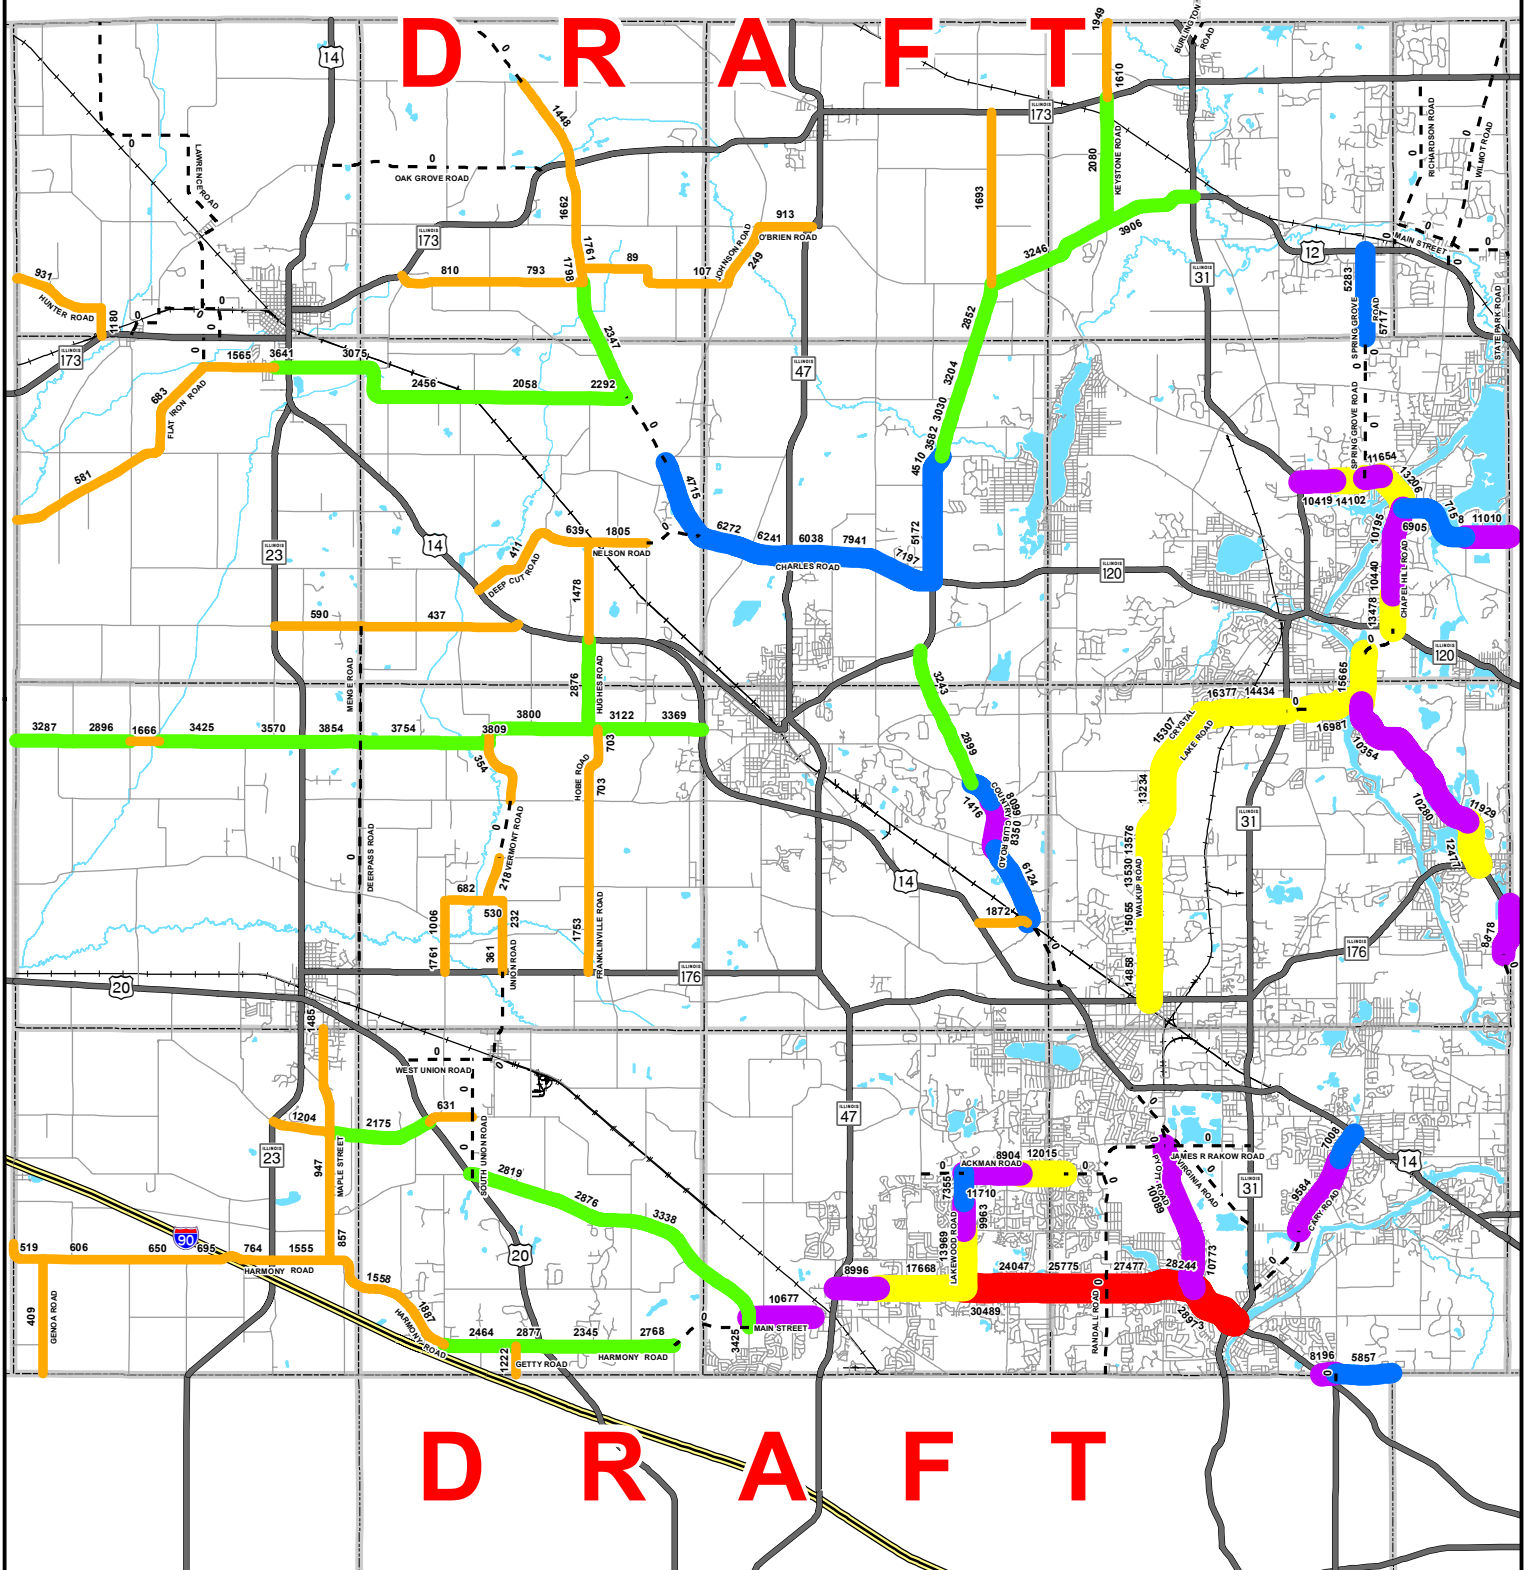

# McHENRY COUNTY HIGHWAYS 2011 24-HOUR TRAFFIC COUNTS

**DATE**  
Tuesday, December 27, 2011

**FILE**  
Historic Traffic Counts 2011

**PROJECTION**  
Transverse Mercator  
NAD 1983 State Plane  
Illinois East

**NOTES**  
Counts shown are for the County highway system as it existed in 2011.  
Some locations were not counted due to construction or other reasons.