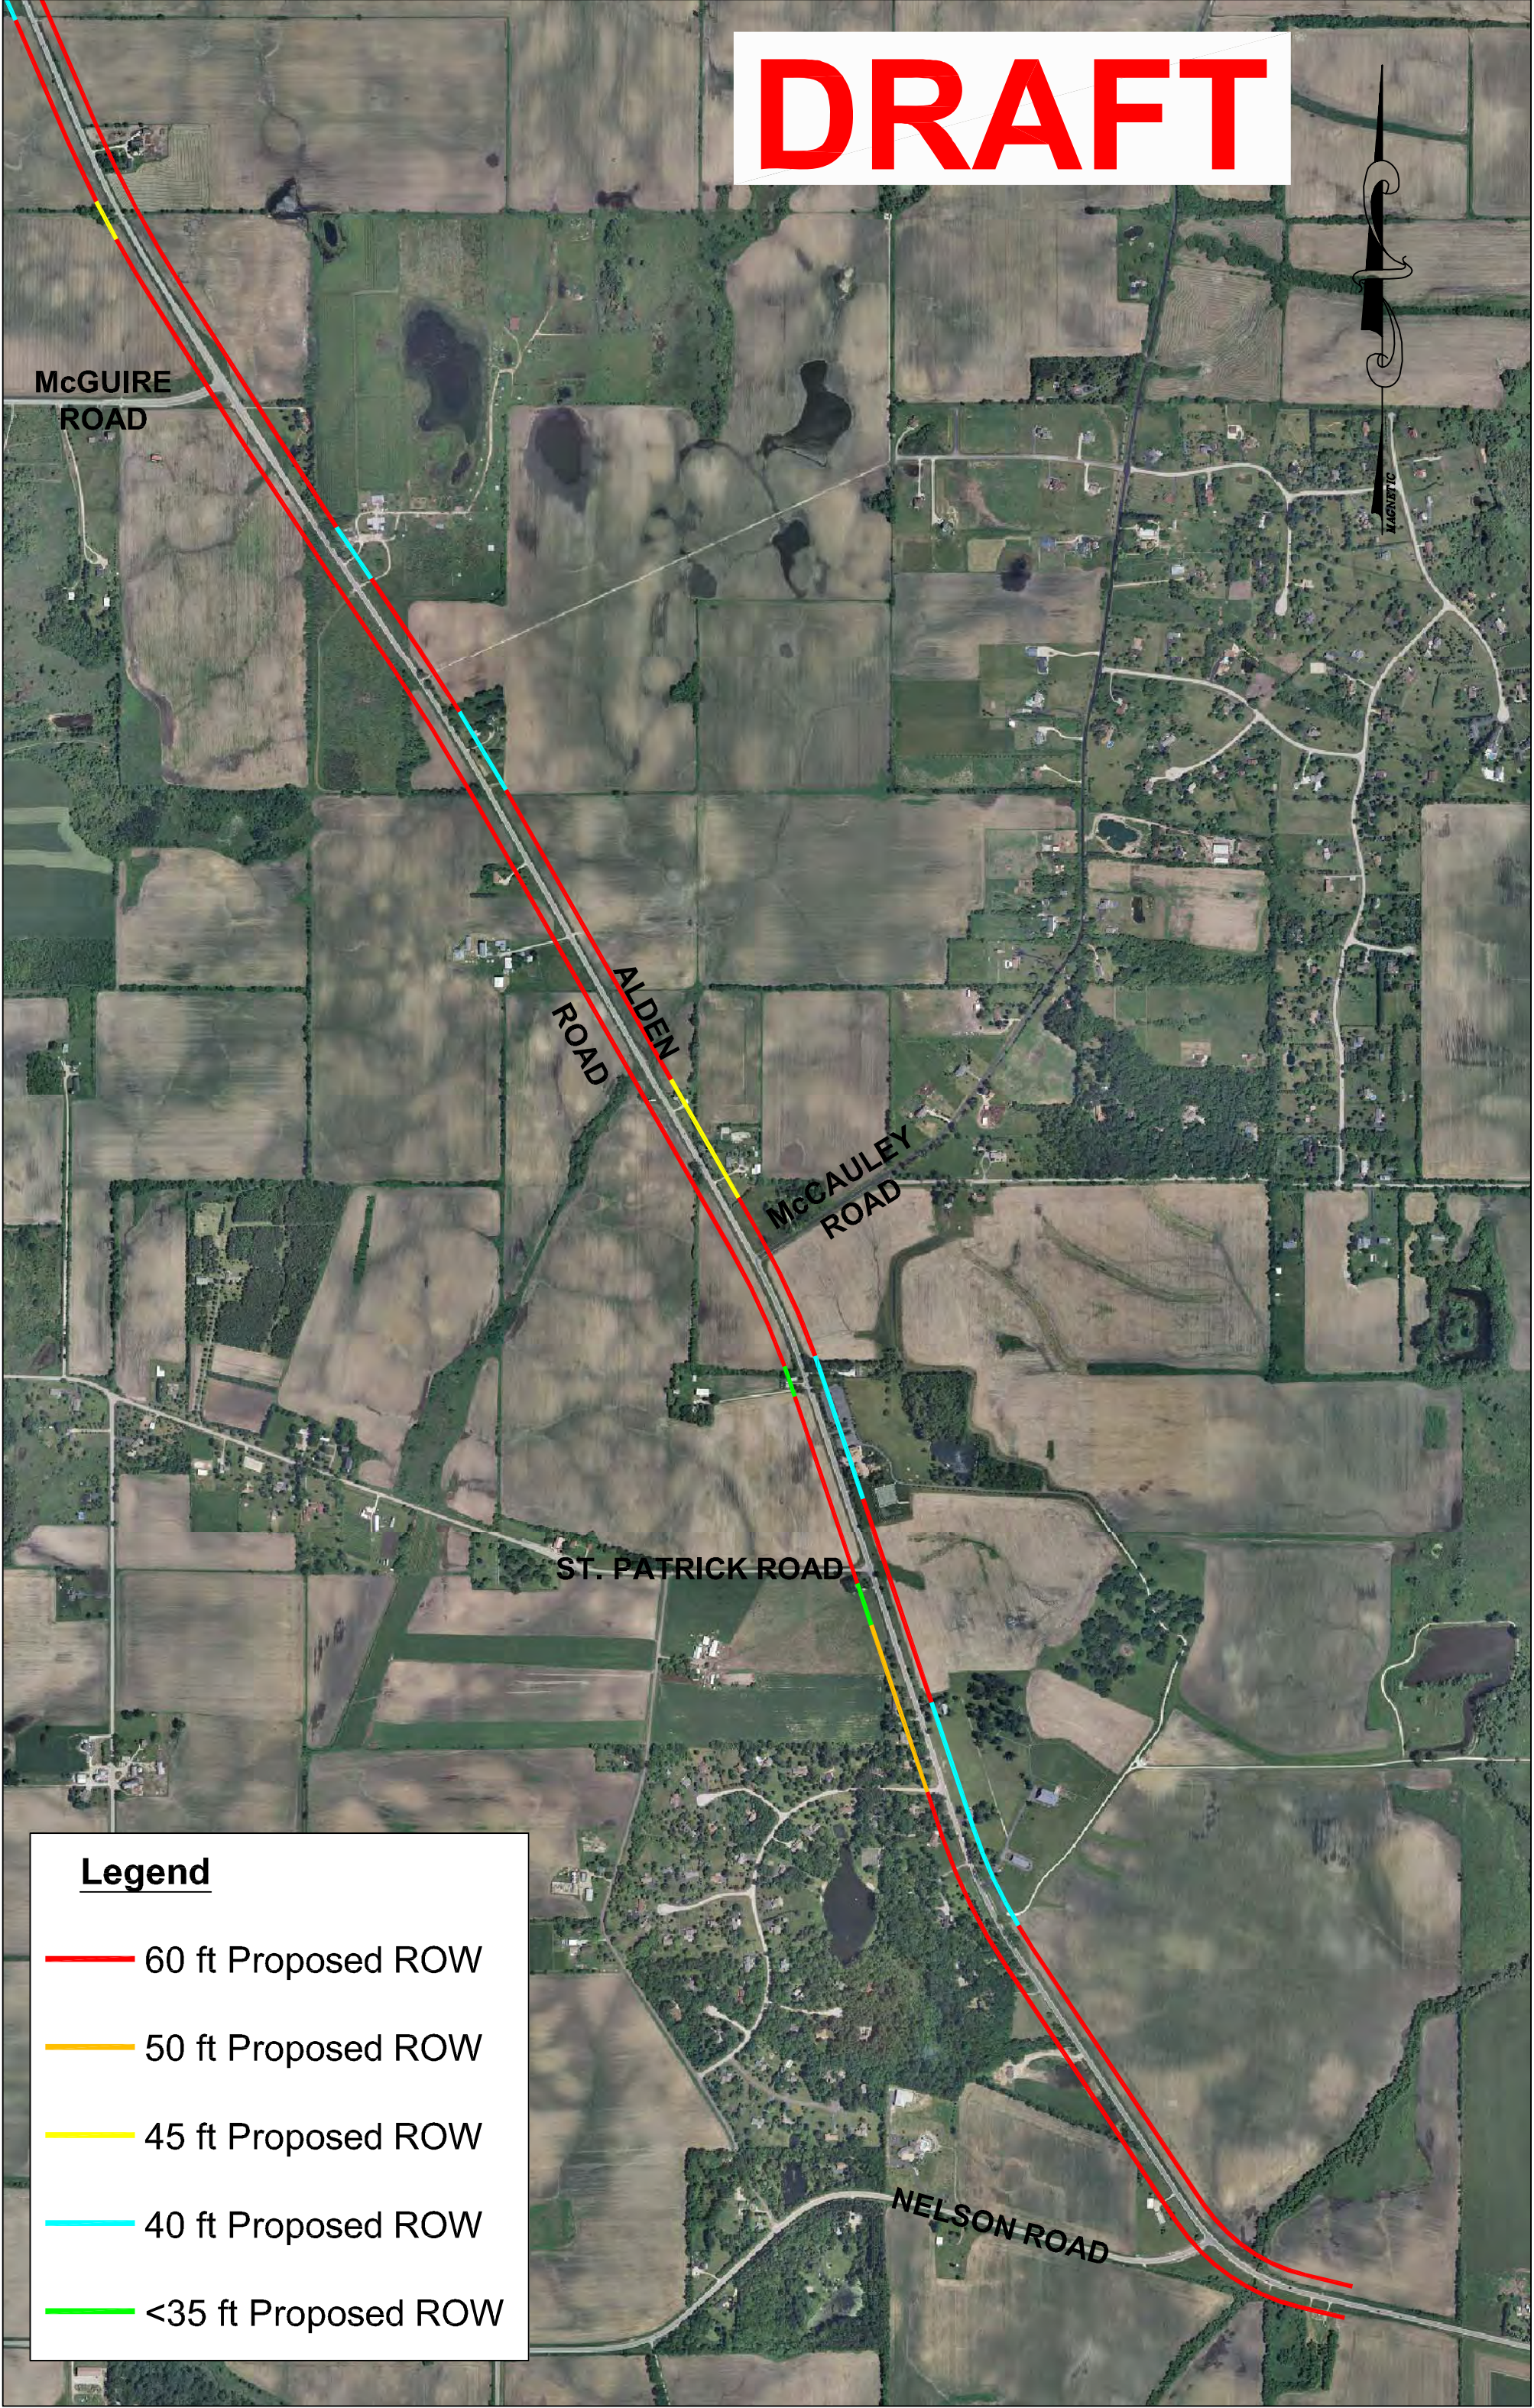

DRAFT

McGUIRE ROAD

ALDEN ROAD

McCAULEY ROAD

ST. PATRICK ROAD

NELSON ROAD

Legend

- 60 ft Proposed ROW
- 50 ft Proposed ROW
- 45 ft Proposed ROW
- 40 ft Proposed ROW
- <35 ft Proposed ROW

STATE LINE ROAD

ALDEN ROAD

HEBRON ROAD

KNICKERBOCKER ROAD

IL ROUTE 173

Legend

- 60 ft Proposed ROW
- 50 ft Proposed ROW
- 45 ft Proposed ROW
- 40 ft Proposed ROW
- <35 ft Proposed ROW

DRAFT