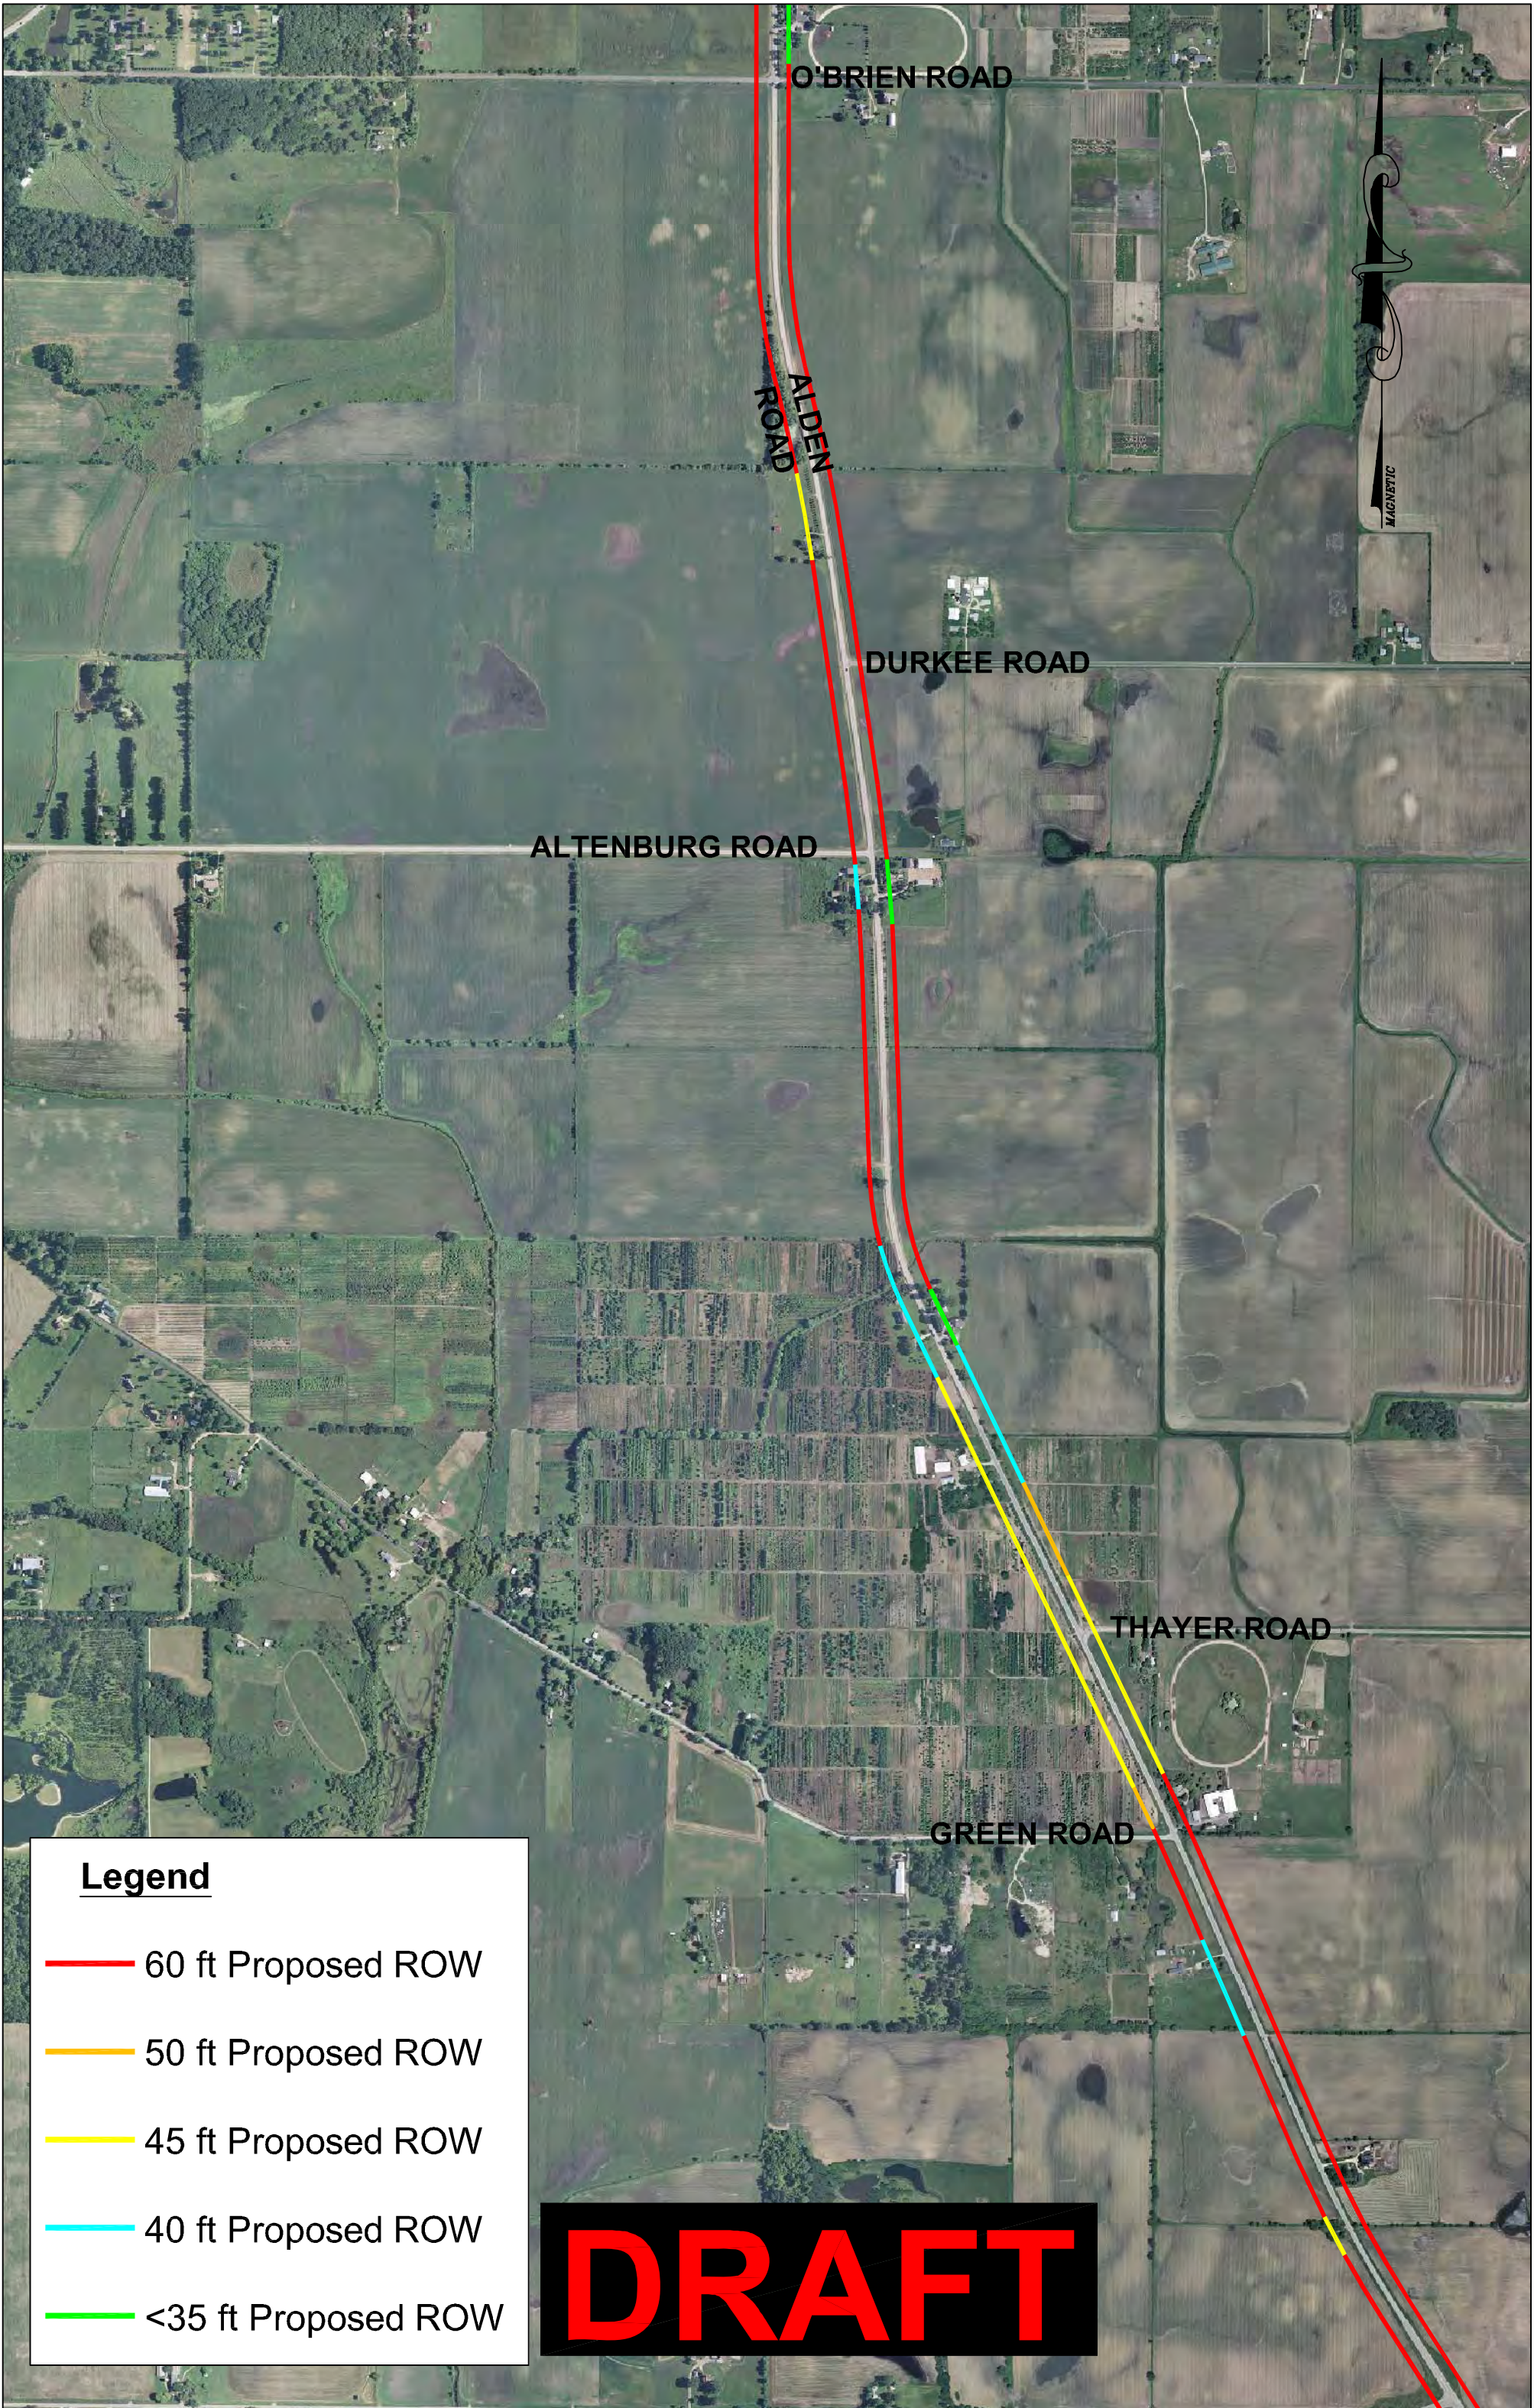

DRAFT

McGUIRE ROAD

ALDEN ROAD

McCAULEY ROAD

ST. PATRICK ROAD

NELSON ROAD

Legend

- 60 ft Proposed ROW
- 50 ft Proposed ROW
- 45 ft Proposed ROW
- 40 ft Proposed ROW
- <35 ft Proposed ROW

STATE LINE ROAD

ALDEN ROAD

HEBRON ROAD

KNICKERBOCKER ROAD

IL ROUTE 173

Legend

- 60 ft Proposed ROW
- 50 ft Proposed ROW
- 45 ft Proposed ROW
- 40 ft Proposed ROW
- <35 ft Proposed ROW

DRAFT