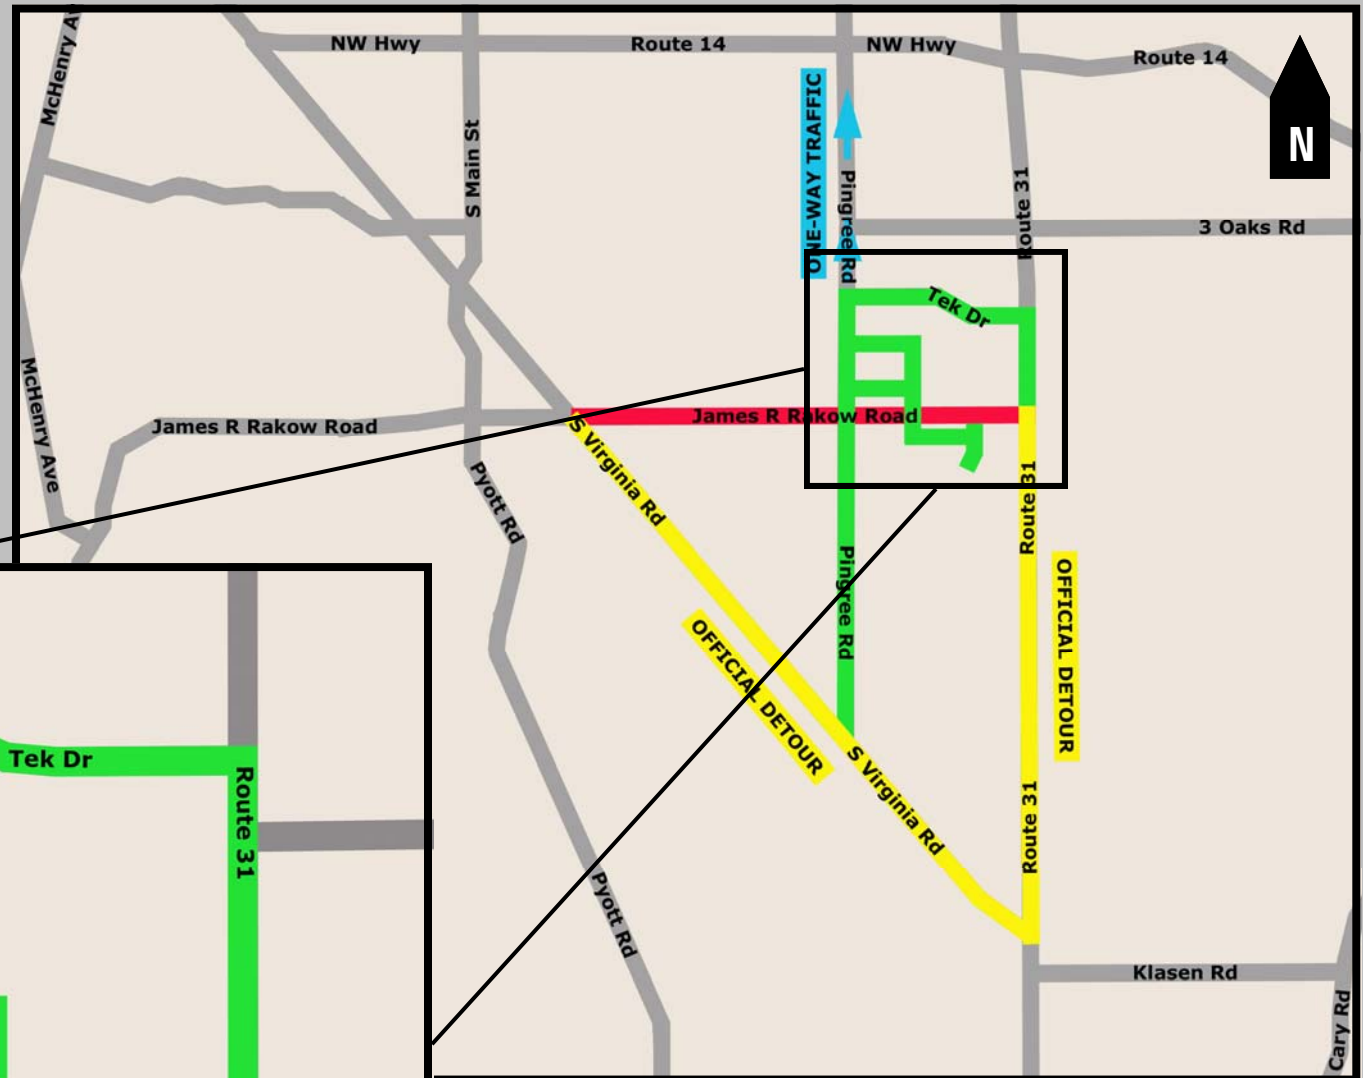

DETOUR MAP DURING NIGHTLY RAKOW ROAD CLOSURE

Starting July 11, 2011
8pm - 6am

Informational signs and "Local Businesses Open" signs will be placed throughout the area.

Legend

- open road
- nightly closure of Rakow Road - 8pm to 6am
- detour route during Rakow closure
- route to Rakow businesses
- one-way traffic/northbound only